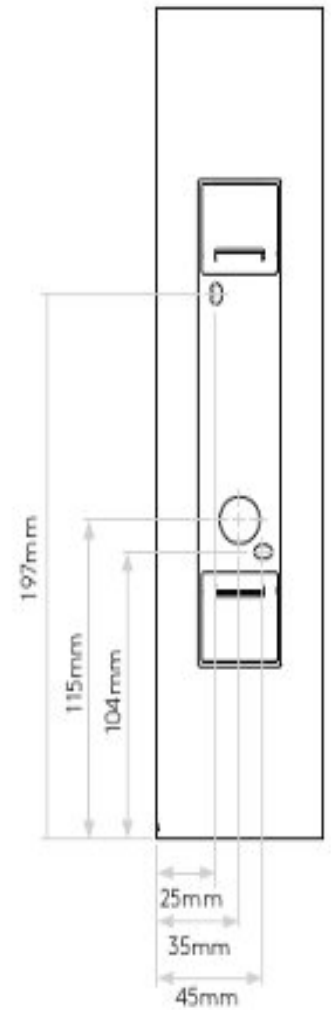

Yuma 300 LED Bronze AS-1398029

Superlites

0207 924 2055
sales@superlites.co.uk
www.superlites.co.uk