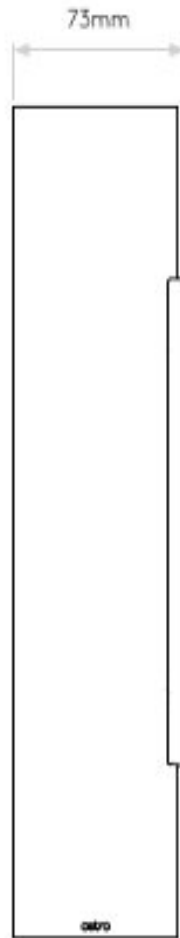

Yuma 300 LED Bronze AS-1398029

Superlites

0207 924 2055
sales@superlites.co.uk
www.superlites.co.uk