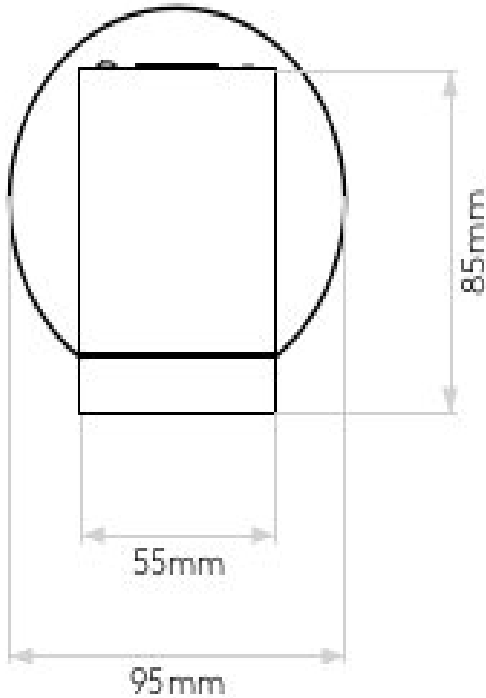

IP65 rated

Dimmable

Class 1

H: 100mm W: 95mm D: 125mm

0207 924 2055
sales@superlites.co.uk
www.superlites.co.uk

AS-1401015 Bayville Single Spot

0207 924 2055
sales@superlites.co.uk
www.superlites.co.uk