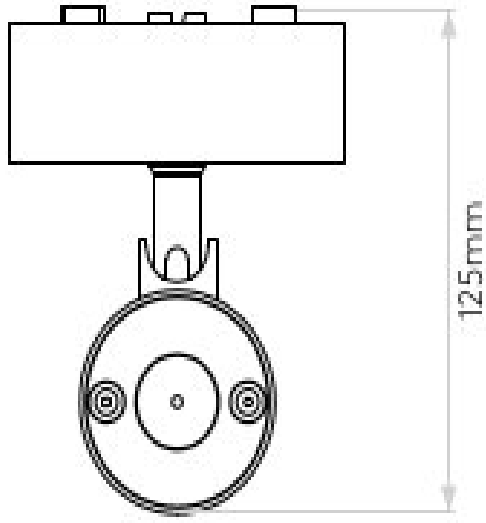

IP65 rated

Dimmable

Class 1

H: 100mm W: 95mm D: 125mm

0207 924 2055
sales@superlites.co.uk
www.superlites.co.uk

AS-1401015 Bayville Single Spot

0207 924 2055
sales@superlites.co.uk
www.superlites.co.uk