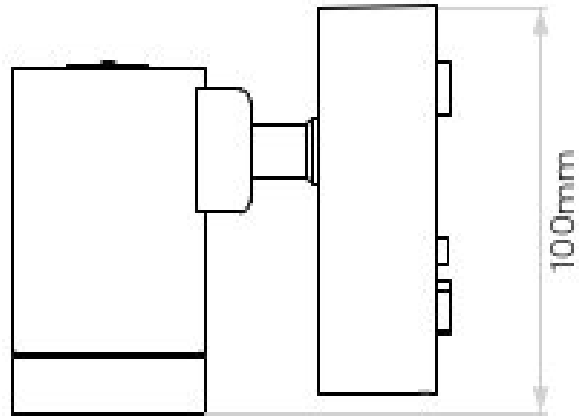

IP65 rated

Dimmable

Class 1

H: 100mm W: 95mm D: 125mm

0207 924 2055
sales@superlites.co.uk
www.superlites.co.uk

AS-1401015 Bayville Single Spot

0207 924 2055
sales@superlites.co.uk
www.superlites.co.uk