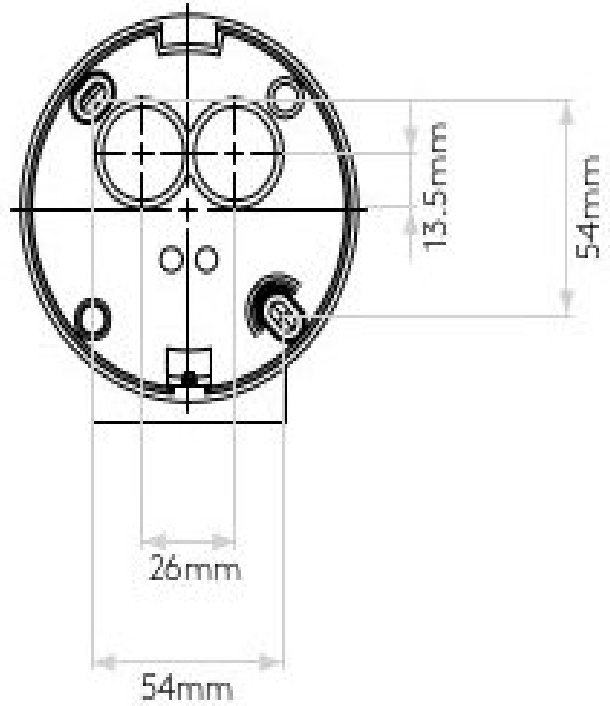

IP65 rated

Dimmable

Class 1

H: 100mm W: 95mm D: 125mm

0207 924 2055
sales@superlites.co.uk
www.superlites.co.uk

AS-1401015 Bayville Single Spot

0207 924 2055
sales@superlites.co.uk
www.superlites.co.uk