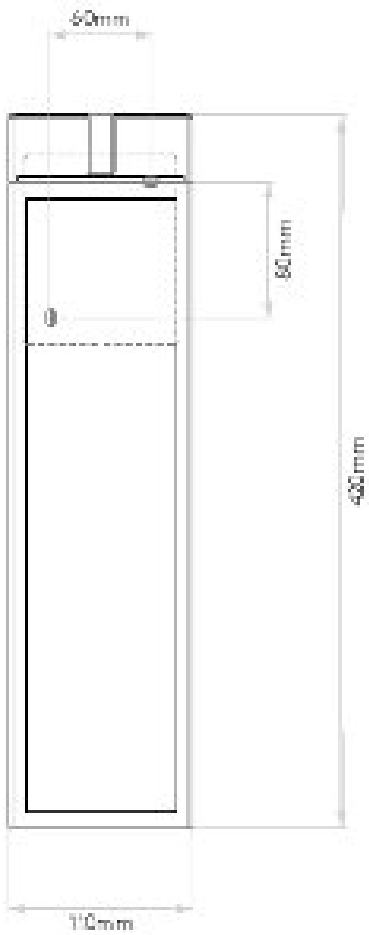

Maximum Lamp Length: 270mm

Cable length :1800mm

H: 425mm W: 110mm D: 161mm

0207 924 2055
sales@superlites.co.uk
www.superlites.co.uk

AS-1402011 Harvard Lantern

Superlites

0207 924 2055
sales@superlites.co.uk
www.superlites.co.uk