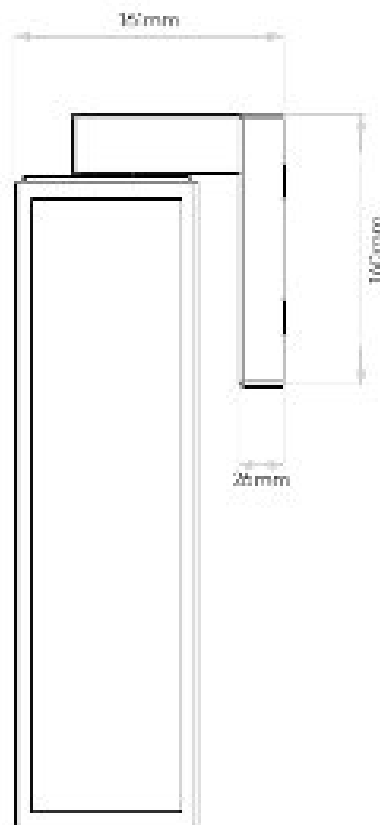

1 x 12W Max LED

E27/ES

IP44

Dimmable: Yes

Non-Switched

Finish: Textured Black

Clear Glass

Class I

Maximum Lamp Length: 270mm

Cable length :1800mm

H: 425mm W: 110mm D: 161mm

0207 924 2055
sales@superlites.co.uk
www.superlites.co.uk

AS-1402011 Harvard Lantern

Superlites

0207 924 2055
sales@superlites.co.uk
www.superlites.co.uk