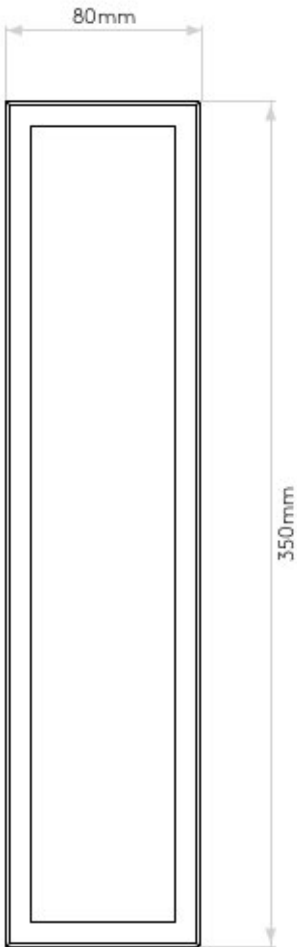

AS-1402017 Harvard

Superlites

0207 924 2055
sales@superlites.co.uk
www.superlites.co.uk