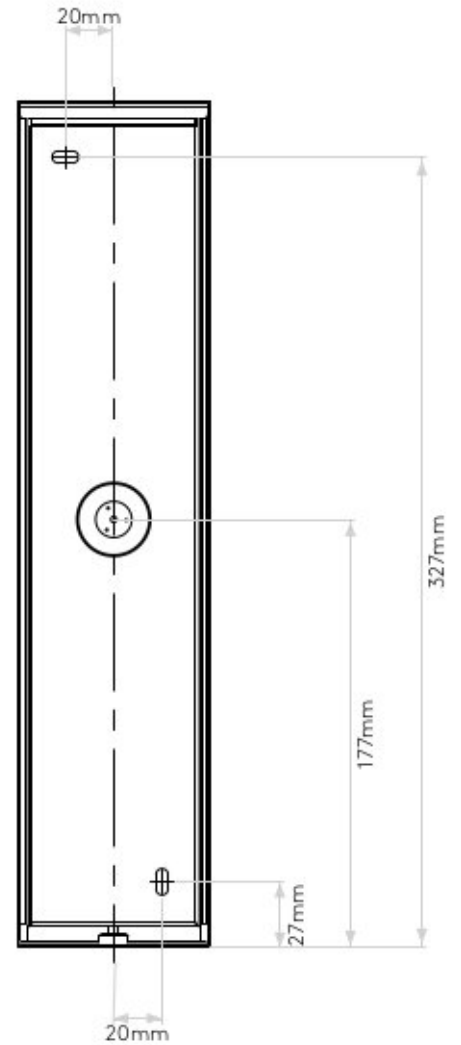

AS-1402017 Harvard

Superlites

0207 924 2055
sales@superlites.co.uk
www.superlites.co.uk