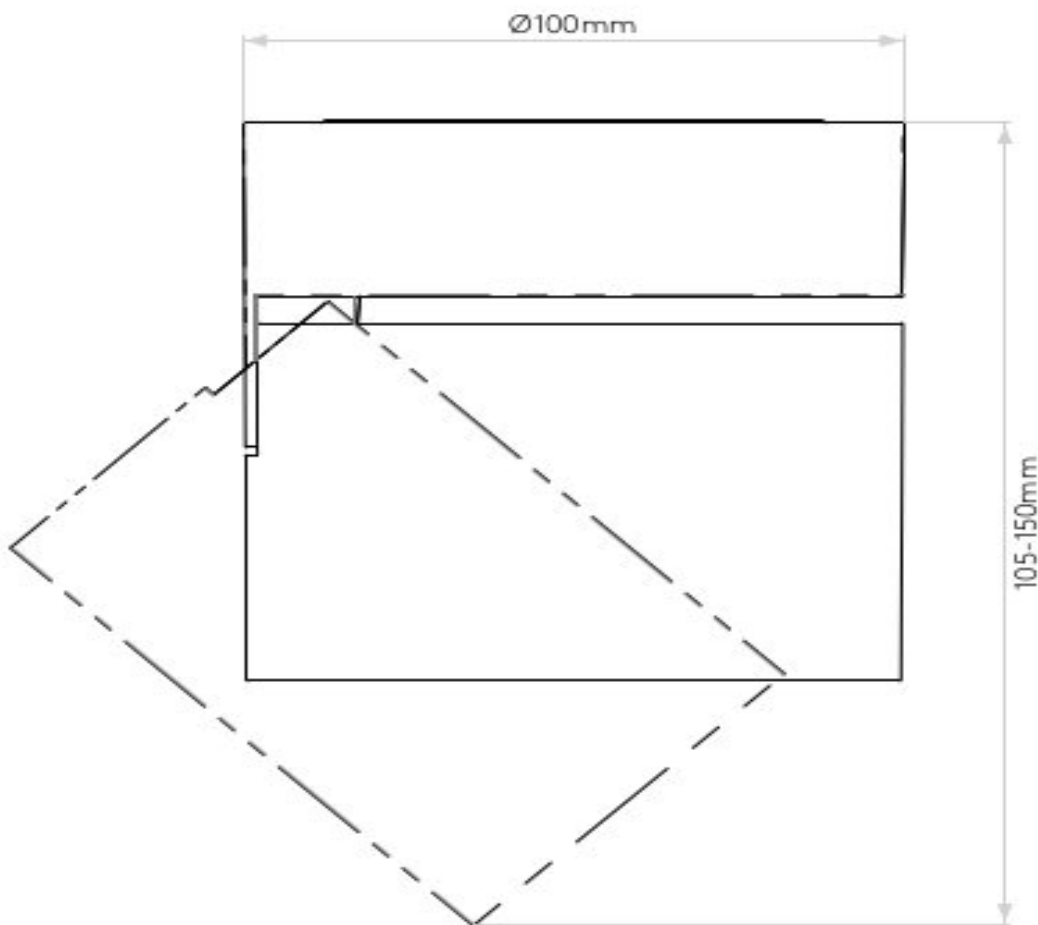

Beam angle 43.7°

Class 1, earthed

Dimmable

H: 105mm Dia: 100mm

0207 924 2055
sales@superlites.co.uk
www.superlites.co.uk

AS-1403006 Lynx Black

Superlites

0207 924 2055
sales@superlites.co.uk
www.superlites.co.uk