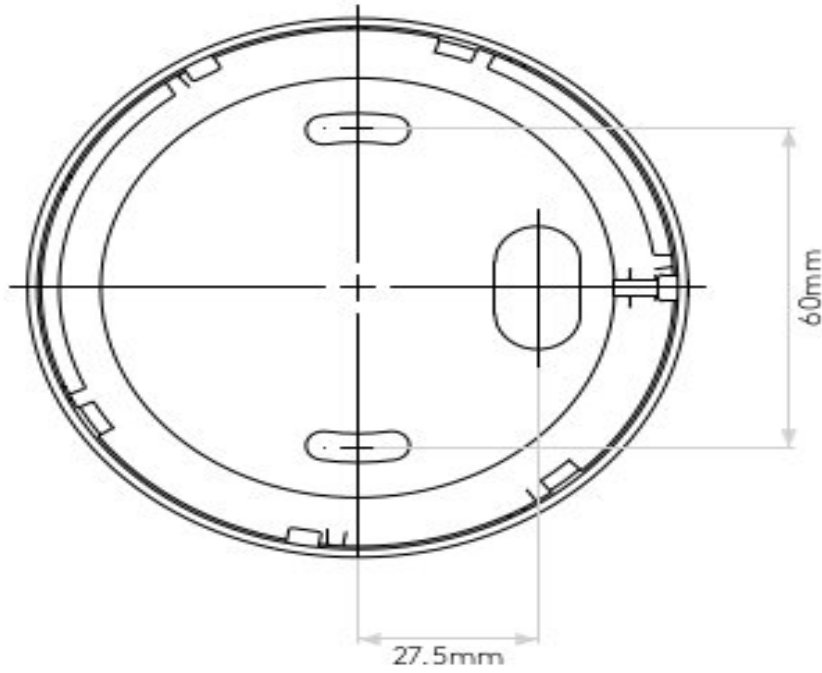

Beam angle 43.7°

Class 1, earthed

Dimmable

H: 105mm Dia: 100mm

0207 924 2055
sales@superlites.co.uk
www.superlites.co.uk

AS-1403006 Lynx Black

Superlites

0207 924 2055
sales@superlites.co.uk
www.superlites.co.uk