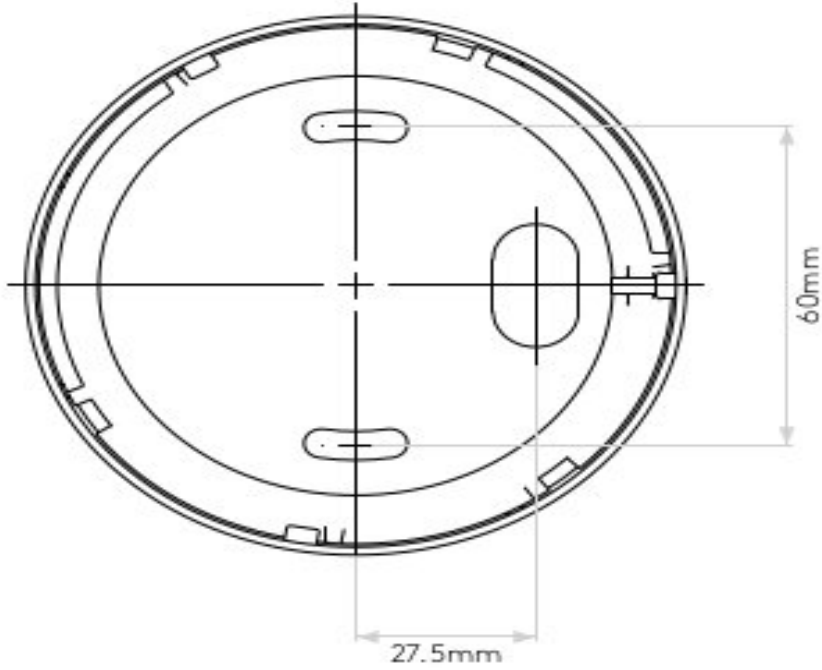

AS-1403007 Lynx White

0207 924 2055
sales@superlites.co.uk
www.superlites.co.uk