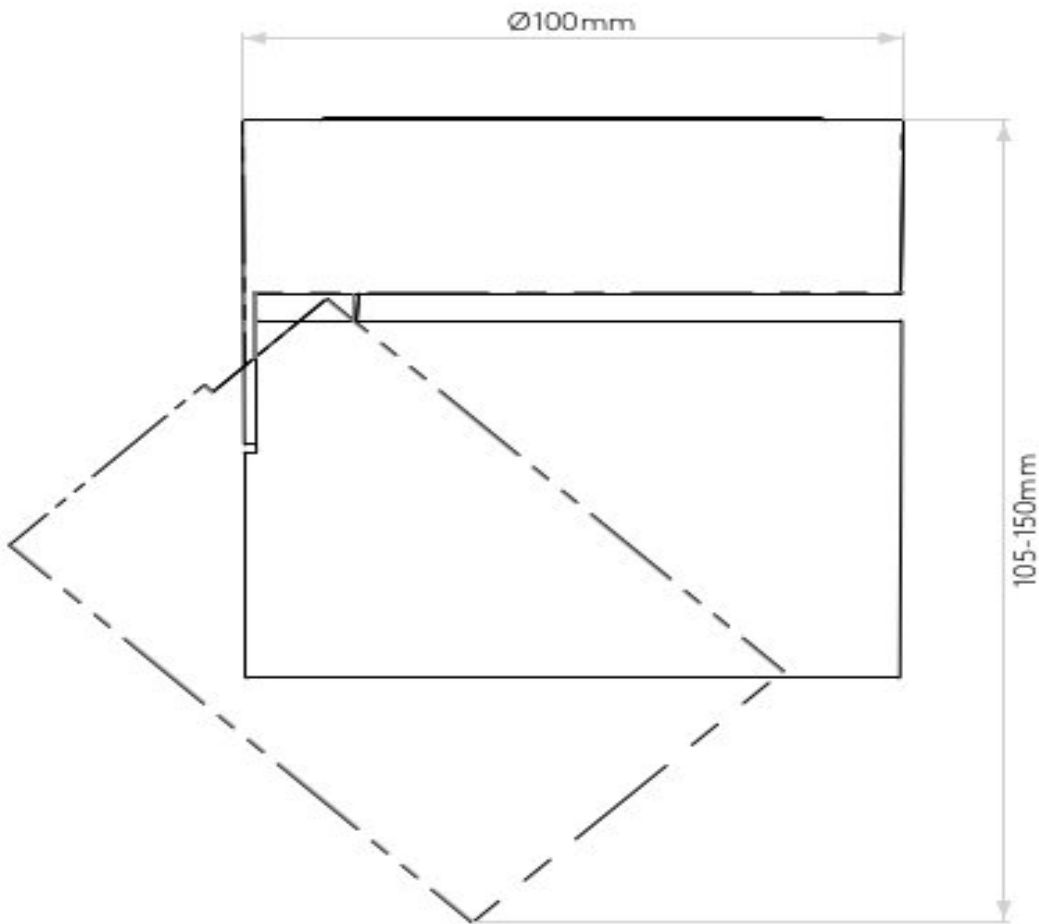

AS-1403007 Lynx White

0207 924 2055
sales@superlites.co.uk
www.superlites.co.uk