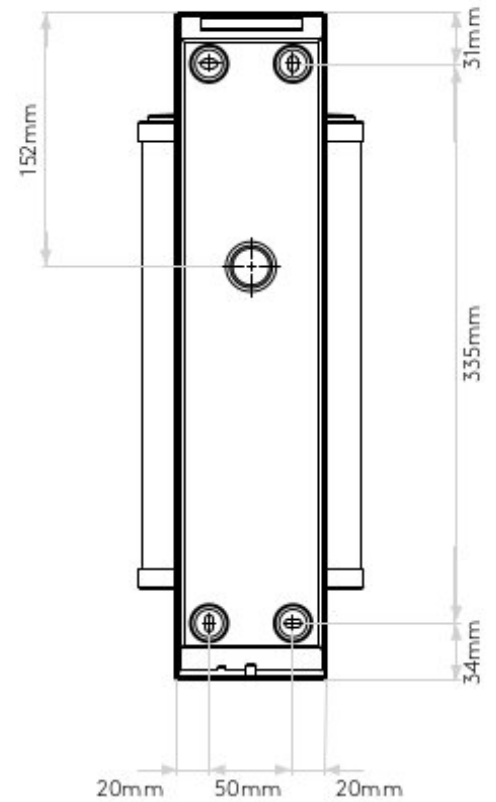

AS-1413001 Pimlico Black

Superlites

205 St John's Hill
Battersea, London
SW11 1TH

sales@superlites.co.uk

T: 02079242055

F: 02079245411