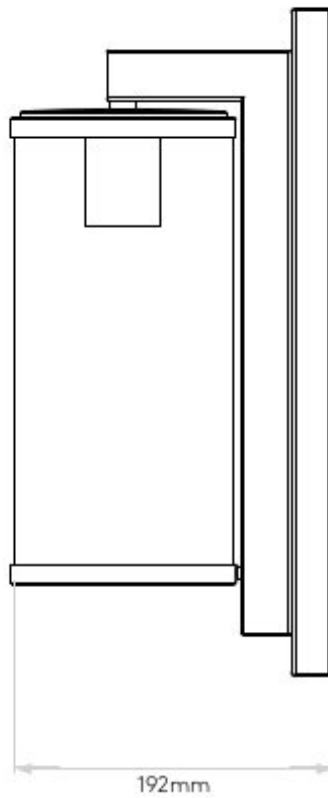

AS-1413001 Pimlico Black

Superlites

205 St John's Hill
Battersea, London
SW11 1TH

sales@superlites.co.uk

T: 02079242055

F: 02079245411