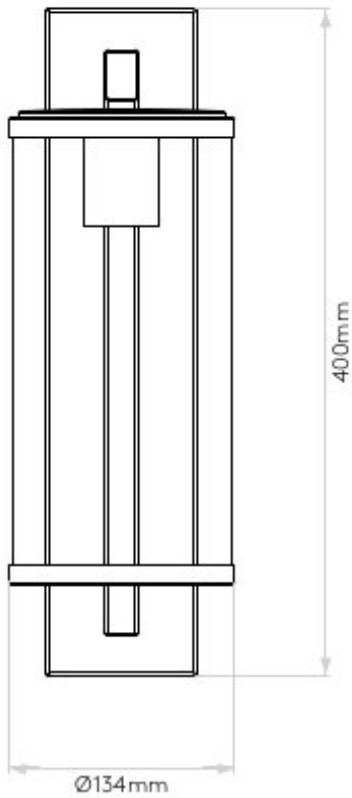

AS-1413001 Pimlico Black

Superlites

205 St John's Hill
Battersea, London
SW11 1TH

sales@superlites.co.uk

T: 02079242055

F: 02079245411