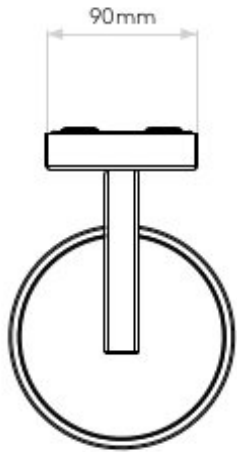

AS-1413001 Pimlico Black

Superlites

205 St John's Hill
Battersea, London
SW11 1TH

sales@superlites.co.uk

T: 02079242055

F: 02079245411