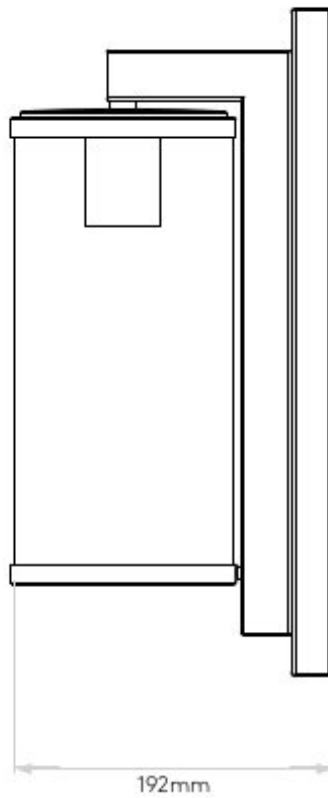

AS-1413002 Pimlico Bronze

Superlites

205 St John's Hill
Battersea, London
SW11 1TH

sales@superlites.co.uk

T: 02079242055

F: 02079245411