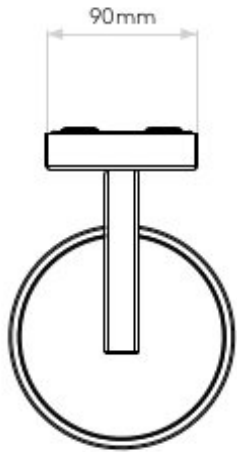

AS-1413002 Pimlico Bronze

Superlites

205 St John's Hill
Battersea, London
SW11 1TH

sales@superlites.co.uk

T: 02079242055

F: 02079245411