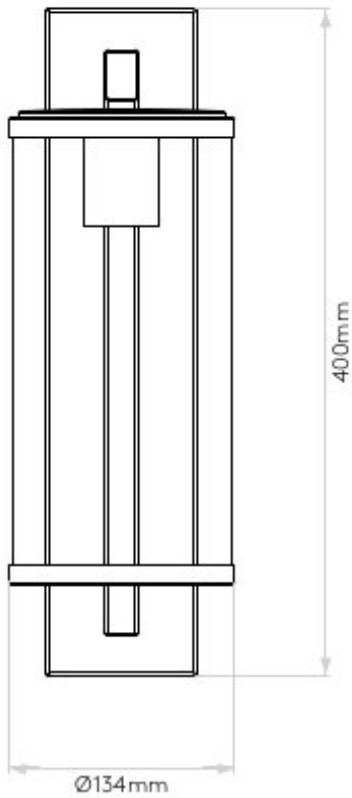

AS-1413002 Pimlico Bronze

Superlites

205 St John's Hill
Battersea, London
SW11 1TH

sales@superlites.co.uk

T: 02079242055

F: 02079245411