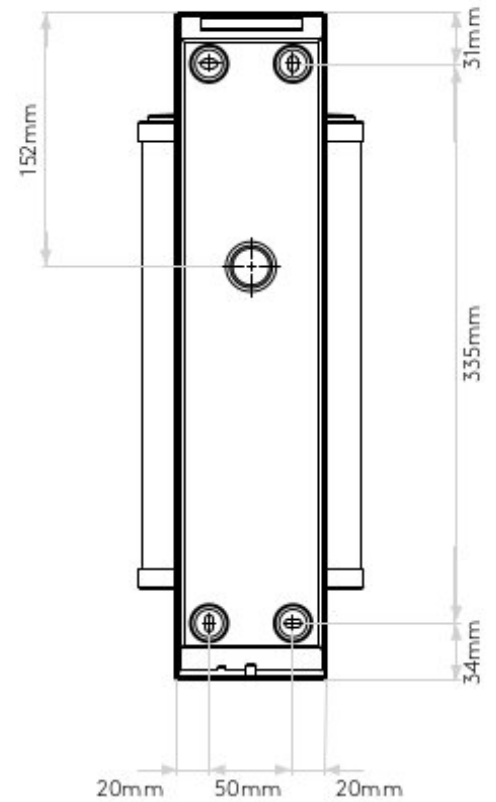

AS-1413002 Pimlico Bronze

Superlites

205 St John's Hill
Battersea, London
SW11 1TH

sales@superlites.co.uk

T: 02079242055

F: 02079245411