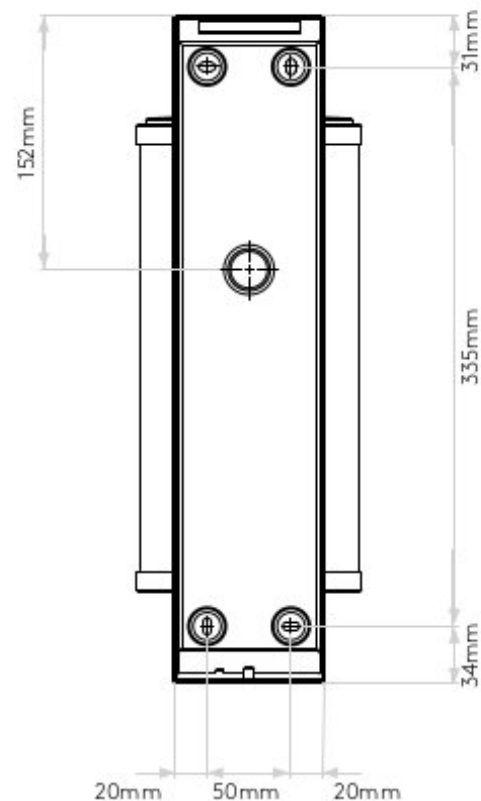

AS-1413001 Pimlico Antique Brass

Superlites

205 St John's Hill
Battersea, London
SW11 1TH

sales@superlites.co.uk

T:02079242055

F:02079245411