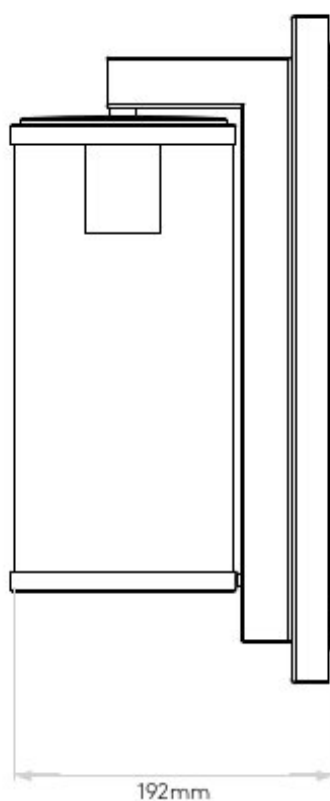

AS-1413001 Pimlico Antique Brass

Superlites

205 St John's Hill
Battersea, London
SW11 1TH

sales@superlites.co.uk

T:02079242055

F:02079245411