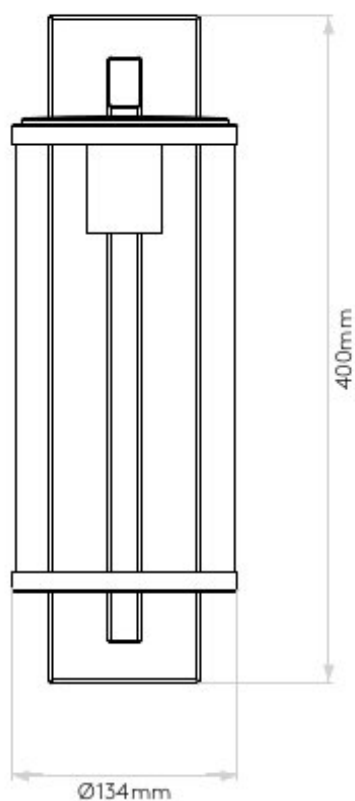

AS-1413001 Pimlico Antique Brass

Superlites

205 St John's Hill
Battersea, London
SW11 1TH

sales@superlites.co.uk

T:02079242055

F:02079245411