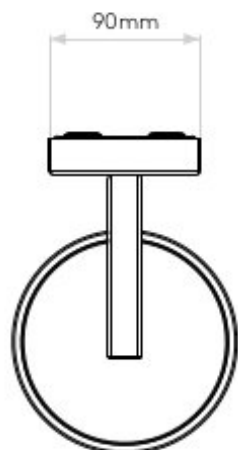

AS-1413001 Pimlico Antique Brass

Superlites

205 St John's Hill
Battersea, London
SW11 1TH

sales@superlites.co.uk

T:02079242055

F:02079245411