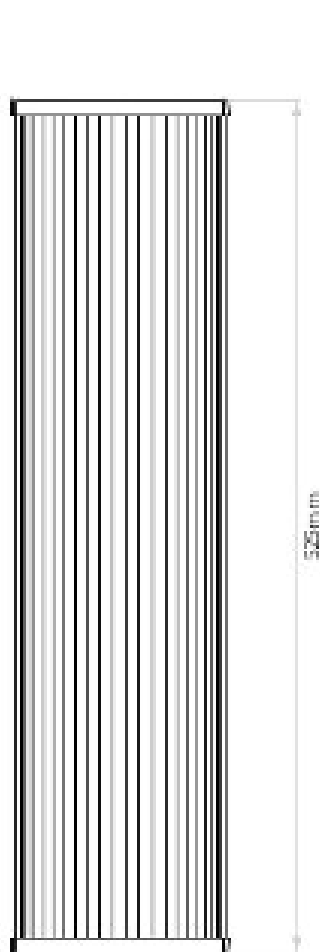

AS-1427003

Avignon Round 525

Superlites

Inspired by Art Deco luminaires, the Avignon Round 525 wall light is large in scale adding instant drama and presence to a space. Tall and slender with a rounded profile, it features sparkling clear glass rods, die-cast bronze end caps and exudes ambient, glare-free illumination. Designed with hospitality settings in mind, the light fixes to the wall with a single discreet screw, so nothing distracts from its seamless look.

Bronze

Ribbed Glass

2 x 12W Max LED

E27/ES

IP20

Dimmable

Non-Switched

Class I

Maximum lamp length: 145mm

H: 525mm W:126mm D: 99mm

0207 924 2055

sales@superlites.co.uk

www.superlites.co.uk

AS-1427003 Avignon Round 525

Superlites

0207 924 2055
sales@superlites.co.uk
www.superlites.co.uk