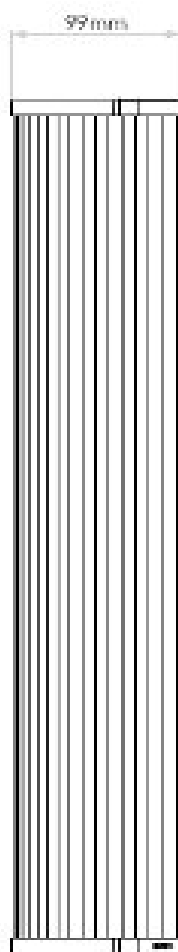

AS-1427003

Avignon Round 525

Superlites

Inspired by Art Deco luminaires, the Avignon Round 525 wall light is large in scale adding instant drama and presence to a space. Tall and slender with a rounded profile, it features sparkling clear glass rods, die-cast bronze end caps and exudes ambient, glare-free illumination. Designed with hospitality settings in mind, the light fixes to the wall with a single discreet screw, so nothing distracts from its seamless look.

Bronze

Ribbed Glass

2 x 12W Max LED

E27/ES

IP20

Dimmable

Non-Switched

Class I

Maximum lamp length: 145mm

H: 525mm W:126mm D: 99mm

0207 924 2055

sales@superlites.co.uk

www.superlites.co.uk

AS-1427003 Avignon Round 525

Superlites

0207 924 2055
sales@superlites.co.uk
www.superlites.co.uk