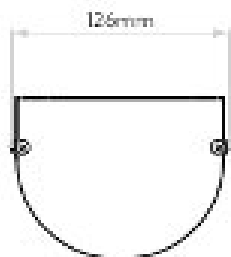

Maximum lamp length: 145mm

H: 525mm W:126mm D: 99mm

0207 924 2055

sales@superlites.co.uk

www.superlites.co.uk

AS-1427003 Avignon Round 525

Superlites

0207 924 2055
sales@superlites.co.uk
www.superlites.co.uk