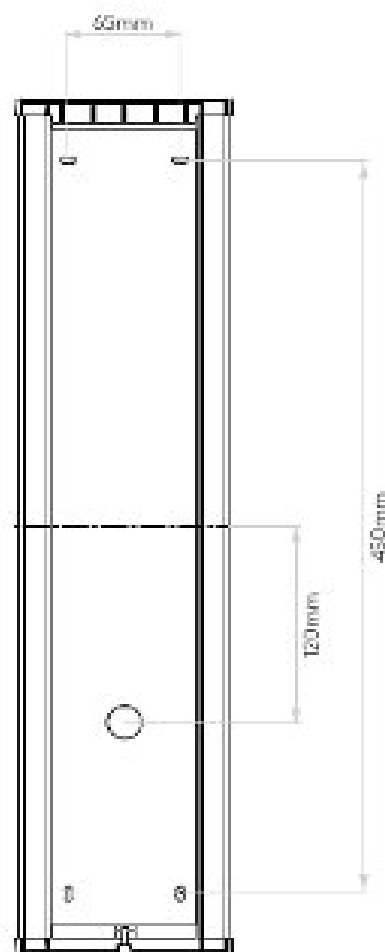

AS-1427003

Avignon Round 525

Superlites

Inspired by Art Deco luminaires, the Avignon Round 525 wall light is large in scale adding instant drama and presence to a space. Tall and slender with a rounded profile, it features sparkling clear glass rods, die-cast bronze end caps and exudes ambient, glare-free illumination. Designed with hospitality settings in mind, the light fixes to the wall with a single discreet screw, so nothing distracts from its seamless look.

Maximum lamp length: 145mm

H: 525mm W:126mm D: 99mm

0207 924 2055

sales@superlites.co.uk

www.superlites.co.uk

AS-1427003 Avignon Round 525

Superlites

0207 924 2055
sales@superlites.co.uk
www.superlites.co.uk