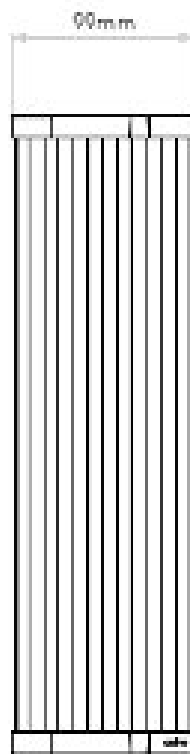

AS-1427009 Avignon Square 300

Superlites

Inspired by Art Deco luminaires, the Avignon Square 300 wall light is large in scale adding instant drama and presence to a space. Tall and slender with a crisply defined profile, it features sparkling clear glass rods, die-cast bronze end caps and exudes ambient, glare-free illumination. Designed with hospitality settings in mind, the light fixes to the wall with a single discreet screw, so nothing distracts from its seamless look.

Bronze
Ribbed Glass
1 x 12W Max LED
E27/ES
IP20
Dimmable
Non-Switched
Class I
Maximum lamp length: 145mm
H: 300mm W: 158mm D: 99mm

0207 924 2055
sales@superlites.co.uk
www.superlites.co.uk

AS-1427009

Avignon Square 300