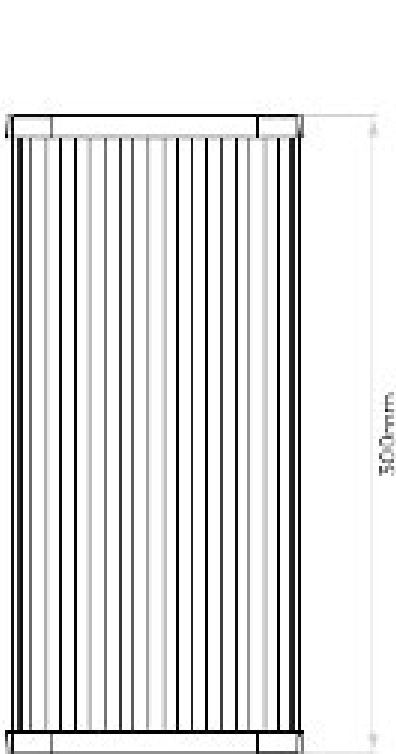

AS-1427009 Avignon Square 300

Superlites

Inspired by Art Deco luminaires, the Avignon Square 300 wall light is large in scale adding instant drama and presence to a space. Tall and slender with a crisply defined profile, it features sparkling clear glass rods, die-cast bronze end caps and exudes ambient, glare-free illumination. Designed with hospitality settings in mind, the light fixes to the wall with a single discreet screw, so nothing distracts from its seamless look.

Bronze
Ribbed Glass
1 x 12W Max LED
E27/ES
IP20
Dimmable
Non-Switched
Class I
Maximum lamp length: 145mm
H: 300mm W: 158mm D: 99mm

0207 924 2055
sales@superlites.co.uk
www.superlites.co.uk

AS-1427009

Avignon Square 300