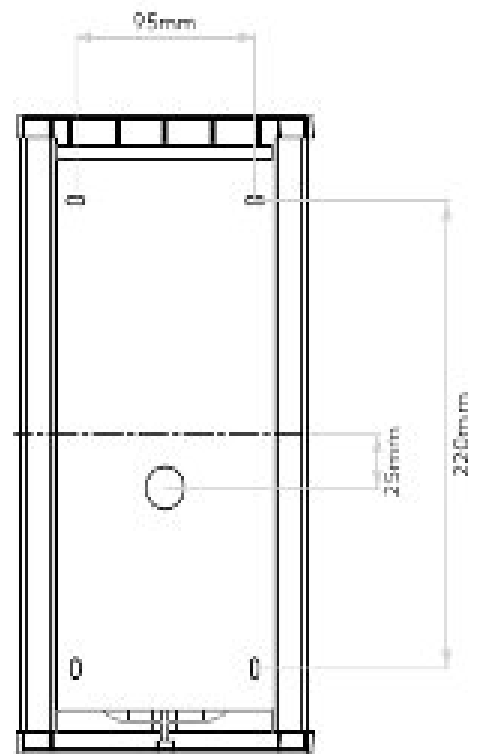

AS-1427009 Avignon Square 300

Superlites

Inspired by Art Deco luminaires, the Avignon Square 300 wall light is large in scale adding instant drama and presence to a space. Tall and slender with a crisply defined profile, it features sparkling clear glass rods, die-cast bronze end caps and exudes ambient, glare-free illumination. Designed with hospitality settings in mind, the light fixes to the wall with a single discreet screw, so nothing distracts from its seamless look.

Bronze
Ribbed Glass
1 x 12W Max LED
E27/ES
IP20
Dimmable
Non-Switched
Class I
Maximum lamp length: 145mm
H: 300mm W: 158mm D: 99mm

0207 924 2055
sales@superlites.co.uk
www.superlites.co.uk

AS-1427009

Avignon Square 300