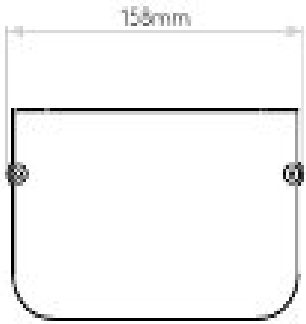

AS-1427009 Avignon Square 300

Superlites

Inspired by Art Deco luminaires, the Avignon Square 300 wall light is large in scale adding instant drama and presence to a space. Tall and slender with a crisply defined profile, it features sparkling clear glass rods, die-cast bronze end caps and exudes ambient, glare-free illumination. Designed with hospitality settings in mind, the light fixes to the wall with a single discreet screw, so nothing distracts from its seamless look.

Bronze
Ribbed Glass
1 x 12W Max LED
E27/ES
IP20
Dimmable
Non-Switched
Class I
Maximum lamp length: 145mm
H: 300mm W: 158mm D: 99mm

0207 924 2055
sales@superlites.co.uk
www.superlites.co.uk

AS-1427009

Avignon Square 300