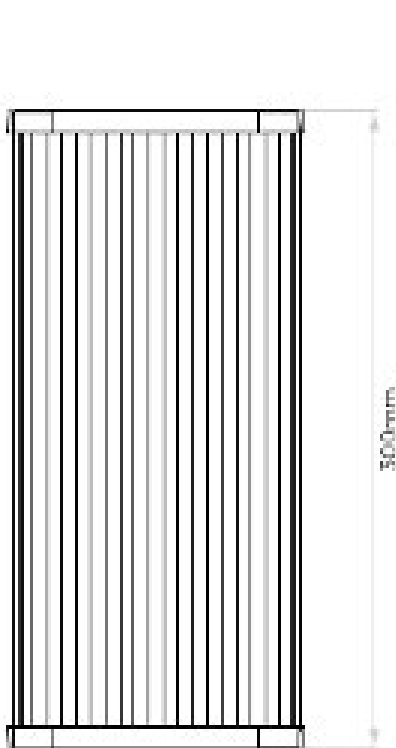

AS-1427010

Avignon Square 300

Superlites

Inspired by Art Deco luminaires, the Avignon Square 300 wall light is large in scale adding instant drama and presence to a space. Tall and slender with a crisply defined profile, it features sparkling clear glass rods, die-cast bronze end caps and exudes ambient, glare-free illumination. Designed with hospitality settings in mind, the light fixes to the wall with a single discreet screw, so nothing distracts from its seamless look.

Antique Brass

Ribbed Glass

1 x 12W Max LED

E27/ES

IP20

Dimmable

Non-Switched

Class I

Maximum lamp length: 145mm

H: 300mm W: 158mm D: 99mm

0207 924 2055
sales@superlites.co.uk
www.superlites.co.uk

AS-1427010

Avignon Square 300

0207 924 2055
sales@superlites.co.uk
www.superlites.co.uk