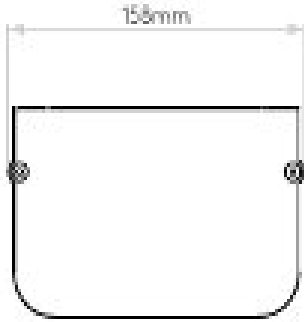

Maximum lamp length: 145mm

H: 300mm W: 158mm D: 99mm

0207 924 2055
sales@superlites.co.uk
www.superlites.co.uk

AS-1427010

Avignon Square 300

0207 924 2055
sales@superlites.co.uk
www.superlites.co.uk