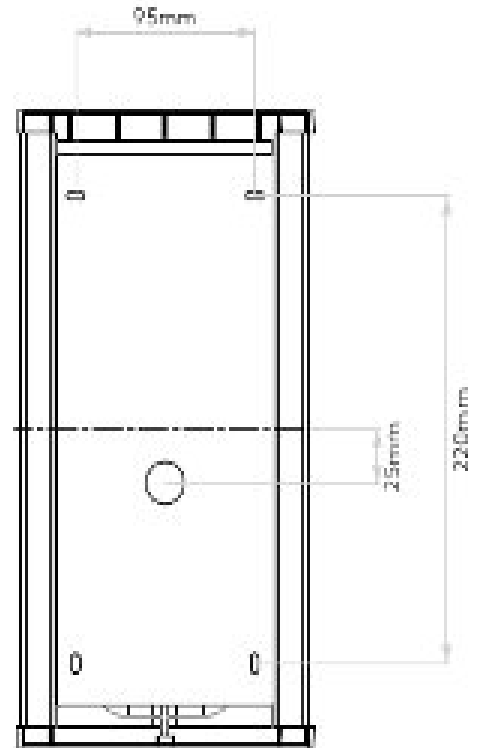

Maximum lamp length: 145mm

H: 300mm W: 158mm D: 99mm

0207 924 2055
sales@superlites.co.uk
www.superlites.co.uk

AS-1427010

Avignon Square 300

0207 924 2055
sales@superlites.co.uk
www.superlites.co.uk