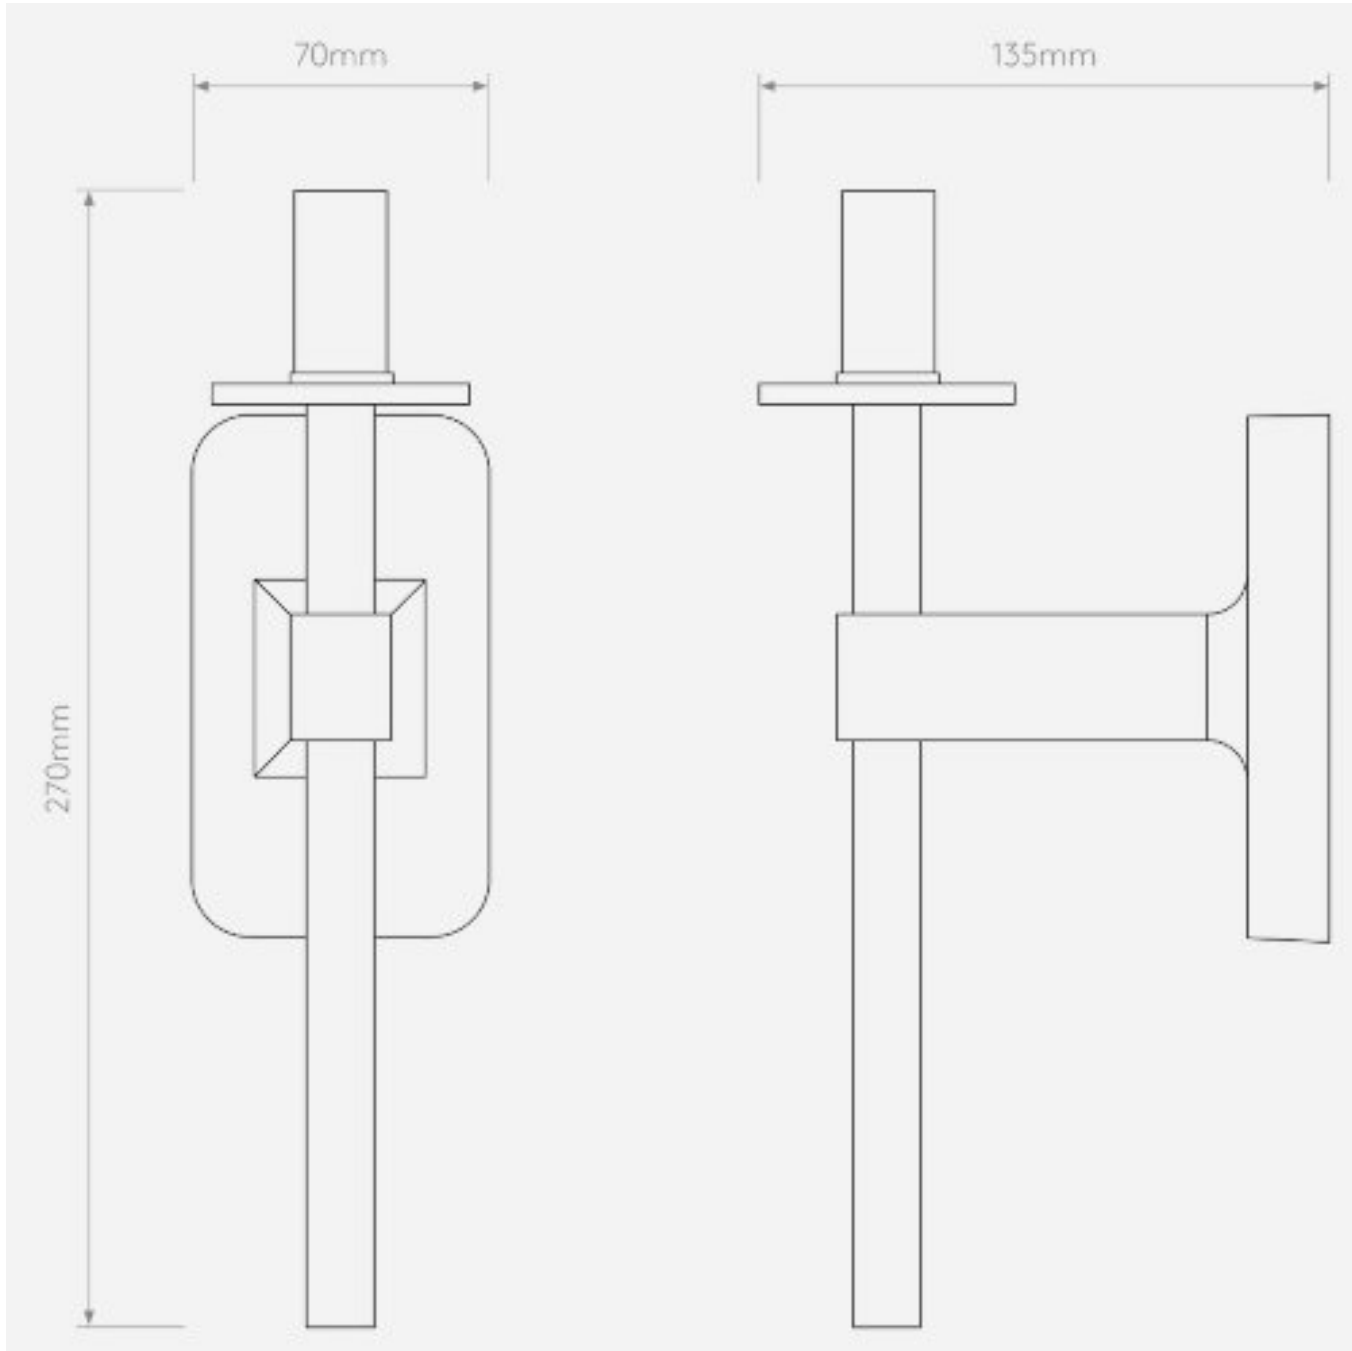

## Tacoma Single MB

1 x 3.5W LED Max

G9

Maximum lamp length: 60mm

Non Switched

Dimmable

Class I

IP44

Wall Mount - Vertical

Matt Black

H: 270mm W: 70mm D: 135mm

Shade not included

0207 924 2055  
sales@superlites.co.uk  
www.superlites.co.uk

AS-1429004

Tacoma Single MB

**Superlites**