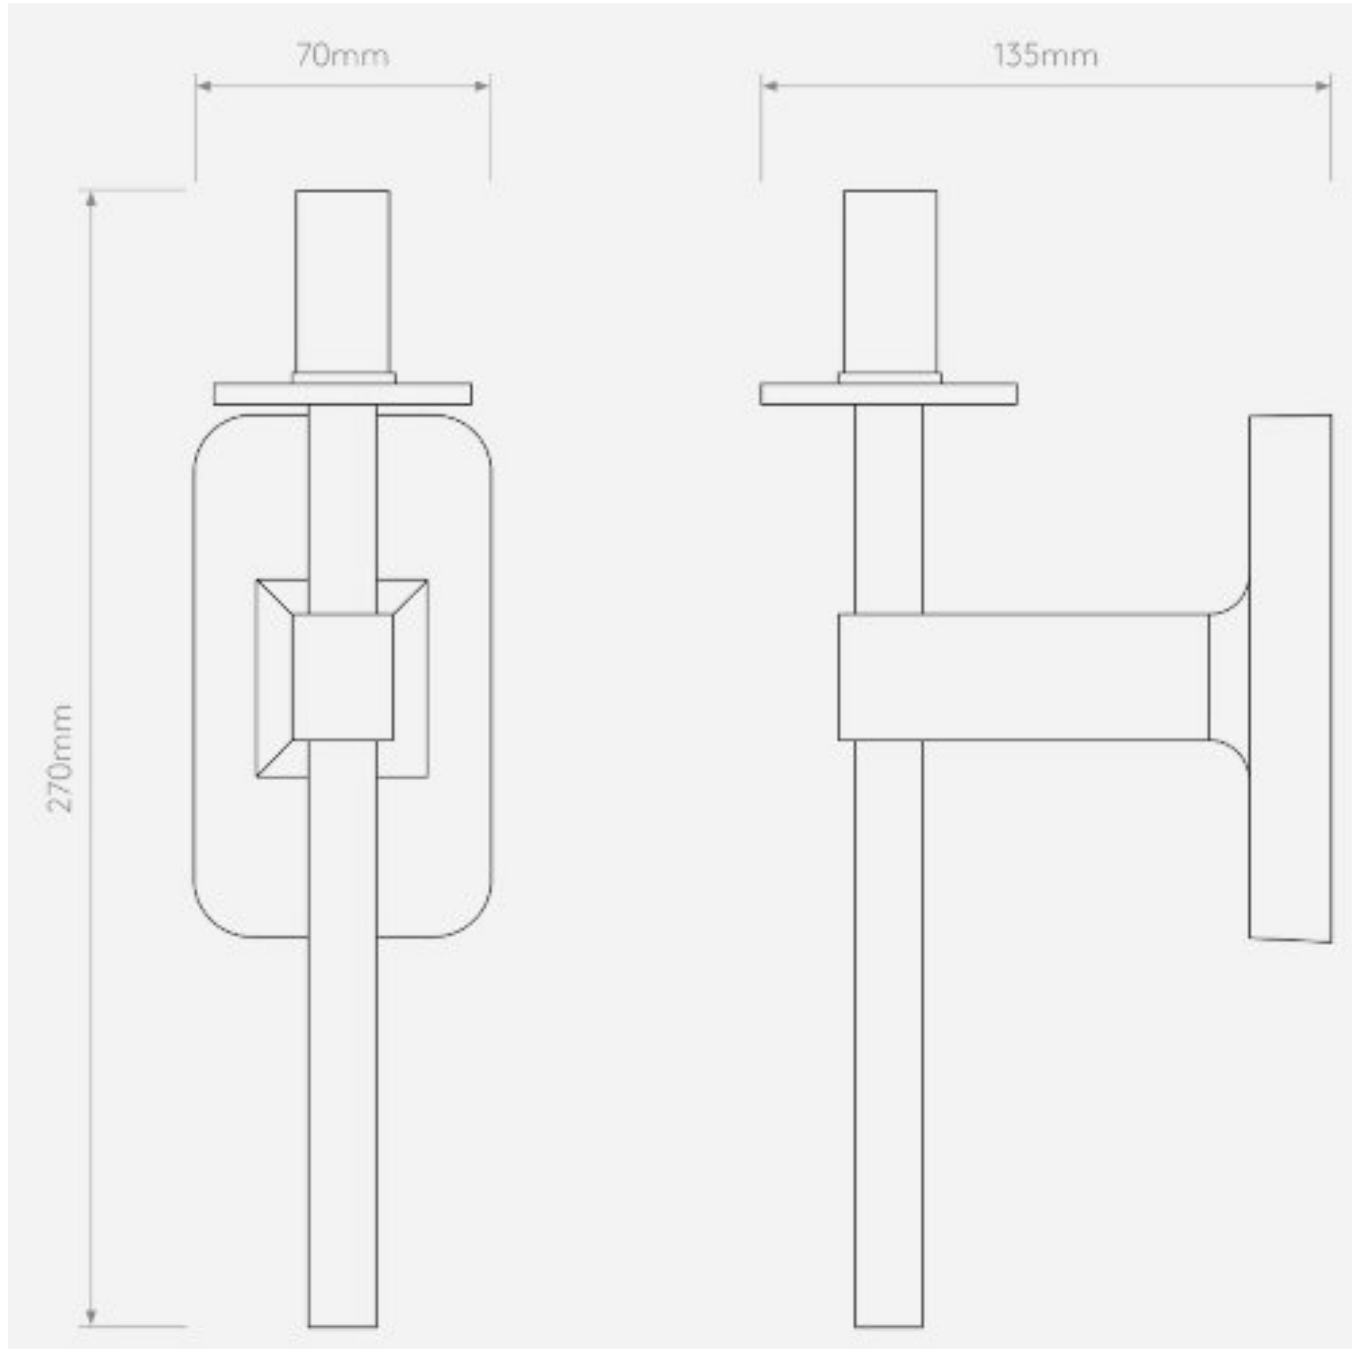

AS-1429007

Tacoma Single AB

Superlites

0207 924 2055
sales@superlites.co.uk
www.superlites.co.uk