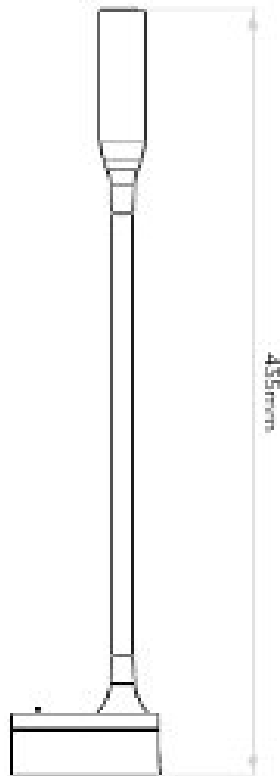

AS-1435001

Lucca Surface

Superlites

The Lucca Surface reading light is a modern update on the classic gooseneck task light, with a flexible matt black silicone arm. Our slimmest LED reader to date, the design's slender form gives it a visual lightness that belies its extreme practicality. It features a deeply recessed, low-glare LED and matt-black bezel for visual comfort, and comes in a choice of colours.

0207 924 2055
sales@superlites.co.uk
www.superlites.co.uk