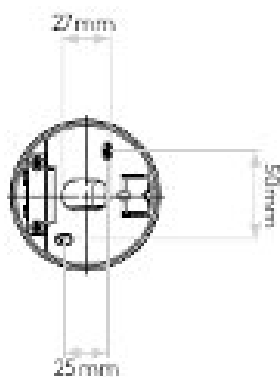

AS-1435001

Lucca Surface

Superlites

The Lucca Surface reading light is a modern update on the classic gooseneck task light, with a flexible matt black silicone arm. Our slimmest LED reader to date, the design's slender form gives it a visual lightness that belies its extreme practicality. It features a deeply recessed, low-glare LED and matt-black bezel for visual comfort, and comes in a choice of colours.

0207 924 2055
sales@superlites.co.uk
www.superlites.co.uk