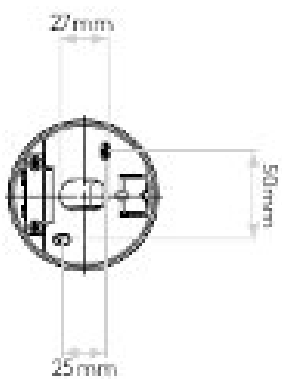

AS-1435004

Lucca Surface

Superlites

The Lucca Surface reading light is a modern update on the classic gooseneck task light, with a flexible matt black silicone arm. Our slimmest LED reader to date, the design's slender form gives it a visual lightness that belies its extreme practicality. It features a deeply recessed, low-glare LED and matt-black bezel for visual comfort, and comes in a choice of colours.

0207 924 2055
sales@superlites.co.uk
www.superlites.co.uk