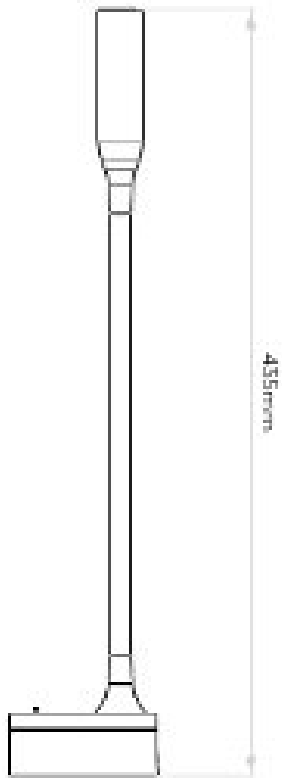

AS-1435004

Lucca Surface

Superlites

The Lucca Surface reading light is a modern update on the classic gooseneck task light, with a flexible matt black silicone arm. Our slimmest LED reader to date, the design's slender form gives it a visual lightness that belies its extreme practicality. It features a deeply recessed, low-glare LED and matt-black bezel for visual comfort, and comes in a choice of colours.

0207 924 2055
sales@superlites.co.uk
www.superlites.co.uk