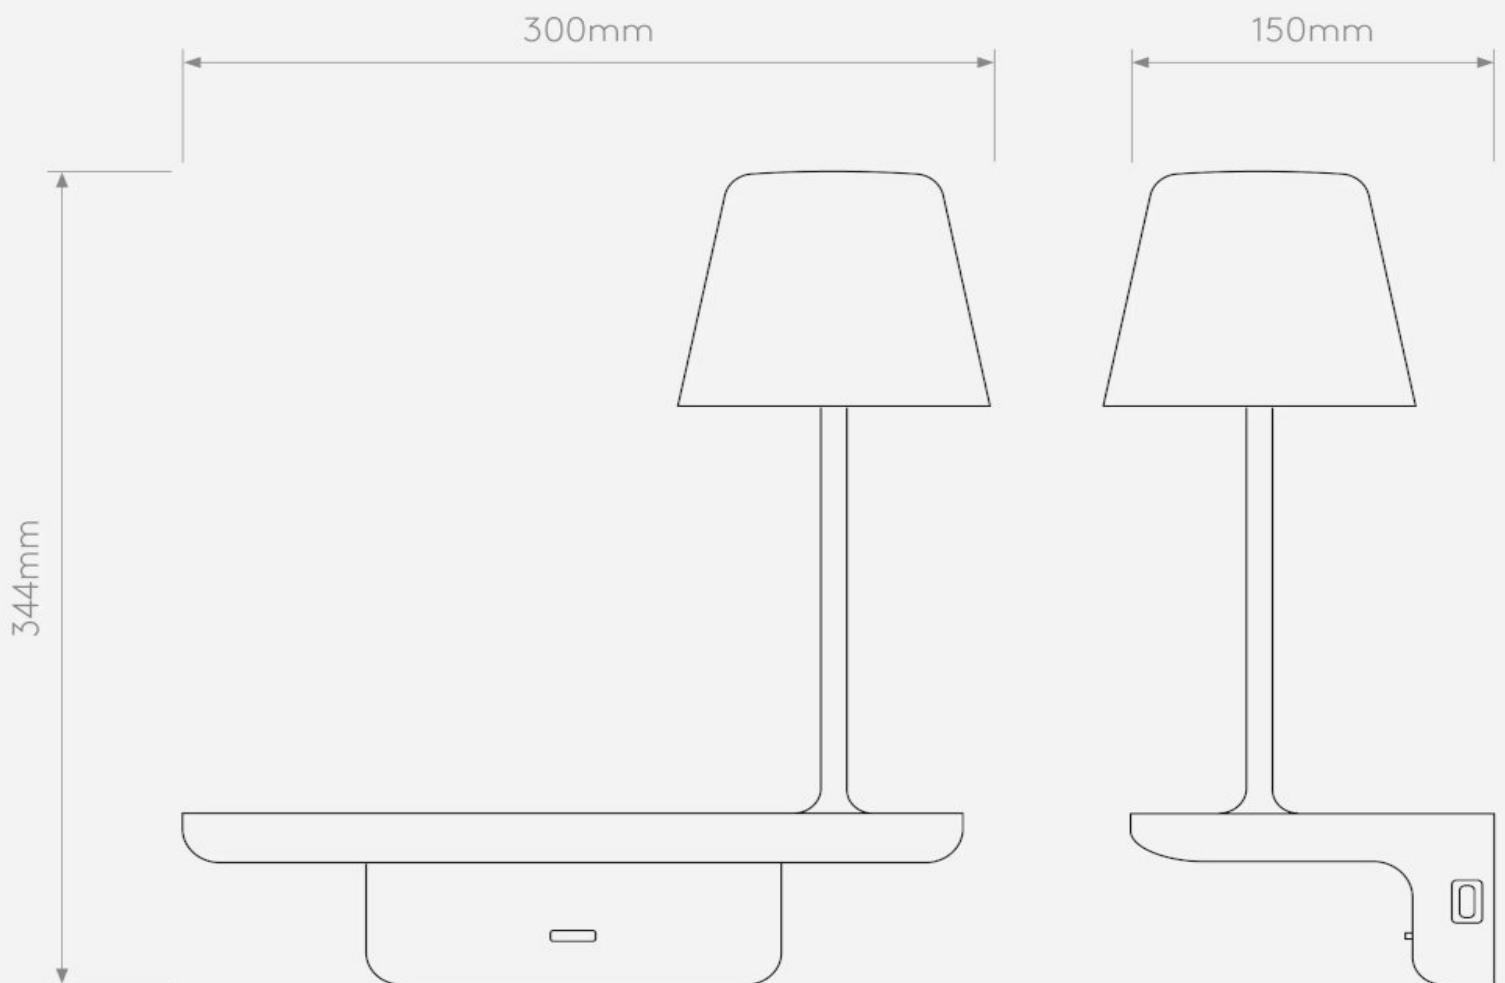

AS-1446001 Ito

Superlites

1 x 5W Max LED

G9

Maximum Lamp Length: 60mm

IP20

Switched

Non-Dimmable

Class I

Charger Port/Method: Induction

Charger Standard: Qi

Secondary Charger Port/Method: USB-A

Secondary Charger Standard: USB 2.0

Matt White

H: 344mm W: 310mm D: 150mm

0207 924 2055
sales@superlites.co.uk
www.superlites.co.uk

AS-1446001 Ito

Superlites

An ideal light for compact spaces, the Ito is a hybrid of a classic wall-mounted bedside lamp and an integrated wireless docking station. Made from silicone and die-cast aluminium in a matt-white or matt-black finish, it has a modern, organic look and is designed to charge your device even when the light source is switched off. Created with flexibility in mind, Ito's shade can be positioned on the left or right during installation.