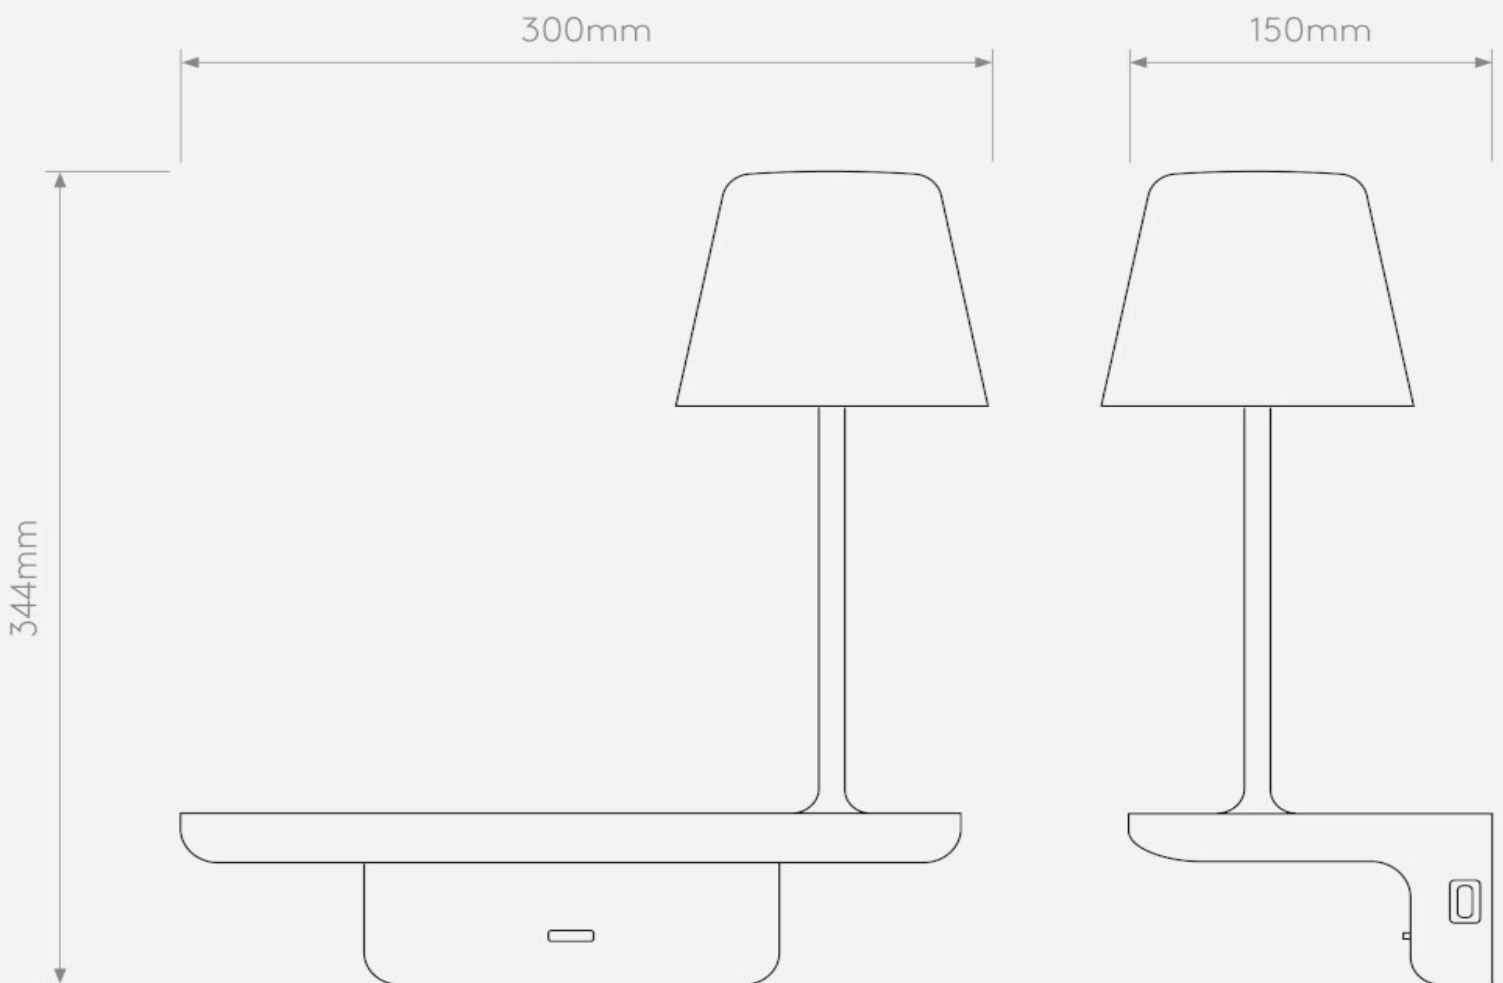

AS-1446002 Ito

1 x 5W Max LED
G9
Maximum Lamp Length: 60mm
IP20
Switched
Non-Dimmable
Class I
Charger Port/Method: Induction
Charger Standard: Qi
Secondary Charger Port/Method: USB-A
Secondary Charger Standard: USB 2.0
Matt Black
H: 344mm W: 310mm D: 150mm

0207 924 2055
sales@superlites.co.uk
www.superlites.co.uk

AS-1446002 Ito

Superlites

An ideal light for compact spaces, the Ito is a hybrid of a classic wall-mounted bedside lamp and an integrated wireless docking station. Made from silicone and die-cast aluminium in a matt-white or matt-black finish, it has a modern, organic look and is designed to charge your device even when the light source is switched off. Created with flexibility in mind, Ito's shade can be positioned on the left or right during installation.