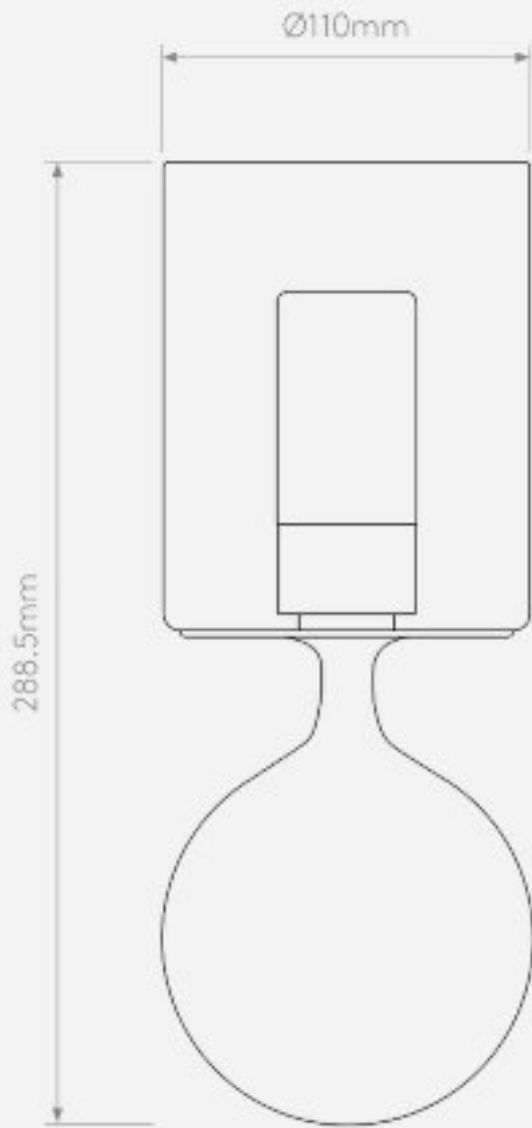

AS-1453001 Elena Polished Chrome

Superlites

A contemporary classic, the Elena bathroom wall light sits comfortably in both contemporary and traditional spaces. Its durable, die-cast arm, shaped like a suspended droplet, comes in polished chrome or matt black; the shade is hand-blown glass. It provides shadow-free illumination for shaving or applying make-up.

1 x 3.5W Max

G9

Maximum Lamp length: 69mm

IP44

Non Switched

Dimmable

Class II

Wall Mount - Vertical

Polished Chrome

H: 288mm W: 110mm D: 157mm

0207 924 2055
sales@superlites.co.uk
www.superlites.co.uk

AS-1453001 Elena Polished Chrome

Superlites

0207 924 2055
sales@superlites.co.uk
www.superlites.co.uk