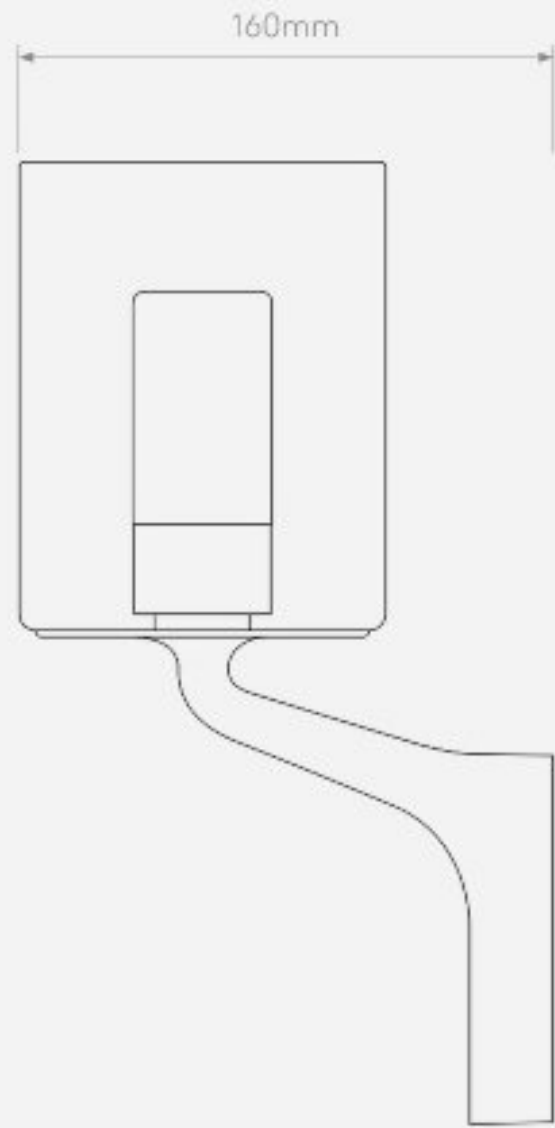

AS-1453001 Elena Polished Chrome

Superlites

A contemporary classic, the Elena bathroom wall light sits comfortably in both contemporary and traditional spaces. Its durable, die-cast arm, shaped like a suspended droplet, comes in polished chrome or matt black; the shade is hand-blown glass. It provides shadow-free illumination for shaving or applying make-up.

1 x 3.5W Max

G9

Maximum Lamp length: 69mm

IP44

Non Switched

Dimmable

Class II

Wall Mount - Vertical

Polished Chrome

H: 288mm W: 110mm D: 157mm

0207 924 2055
sales@superlites.co.uk
www.superlites.co.uk

AS-1453001 Elena Polished Chrome

Superlites

0207 924 2055
sales@superlites.co.uk
www.superlites.co.uk