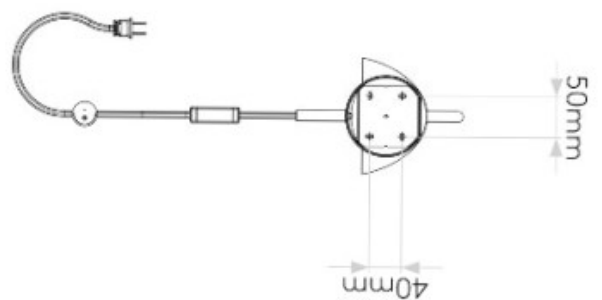

AS-1476002 Serge Plug-In

0207 924 2055
sales@superlites.co.uk
www.superlites.co.uk