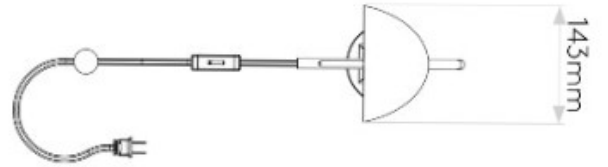

AS-1476002 Serge Plug-In

0207 924 2055
sales@superlites.co.uk
www.superlites.co.uk