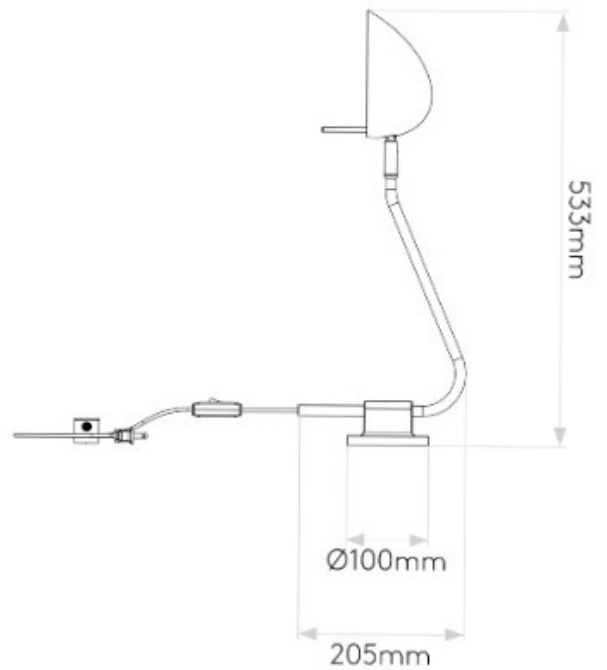

AS-1476002 Serge Plug-In

0207 924 2055
sales@superlites.co.uk
www.superlites.co.uk