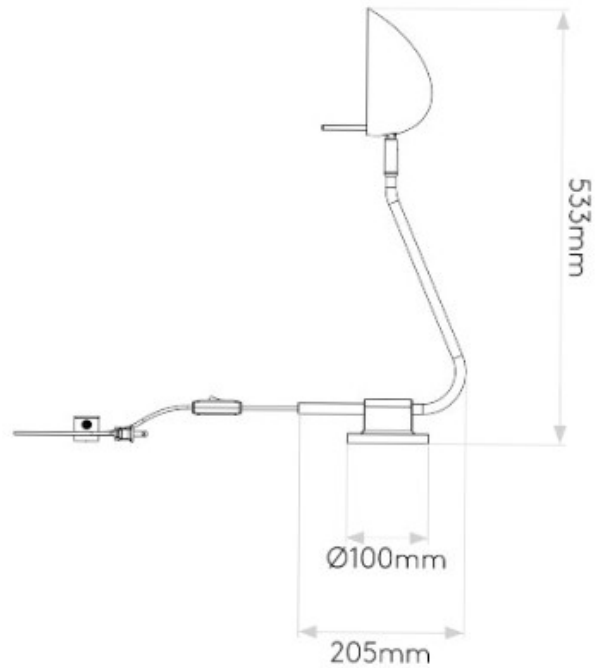

AS-1476003 Serge Plug-In

0207 924 2055
sales@superlites.co.uk
www.superlites.co.uk