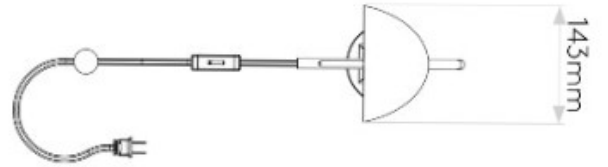

AS-1476003 Serge Plug-In

0207 924 2055
sales@superlites.co.uk
www.superlites.co.uk