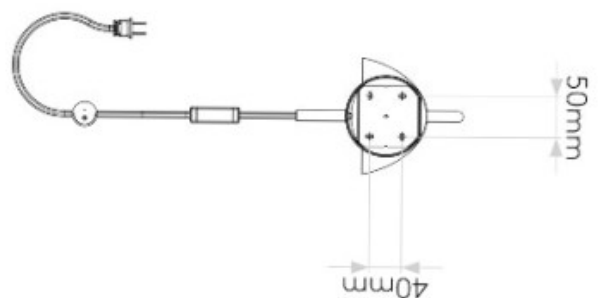

AS-1476003 Serge Plug-In

0207 924 2055
sales@superlites.co.uk
www.superlites.co.uk