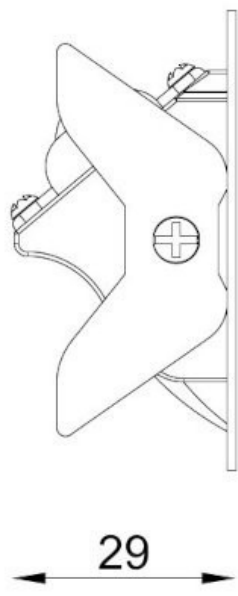

This product must be wired in Series, These products require an LED driver – DO NOT CONNECT DIRECTLY TO MAINS POWER! Connecting or disconnecting these luminaires while powered will damage the LED.

Miniature Low level recessed LED wall light

3W

2700K

CRI:90

700mA

IP65

Cutout Dia: 48mm

**Finishes: Primed, Matt White,
Matt Black, Chrome,
Stainless Steel, Bronze Antique**

**0207 924 2055
sales@superlites.co.uk
www.superlites.co.uk**

ASA-LED Recess Wall

This product must be wired in Series, These products require an LED driver – DO NOT CONNECT DIRECTLY TO MAINS POWER! Connecting or disconnecting these luminaires while powered will damage the LED.

Ø48

Burial Sleeve Cutout Dia: 51mm