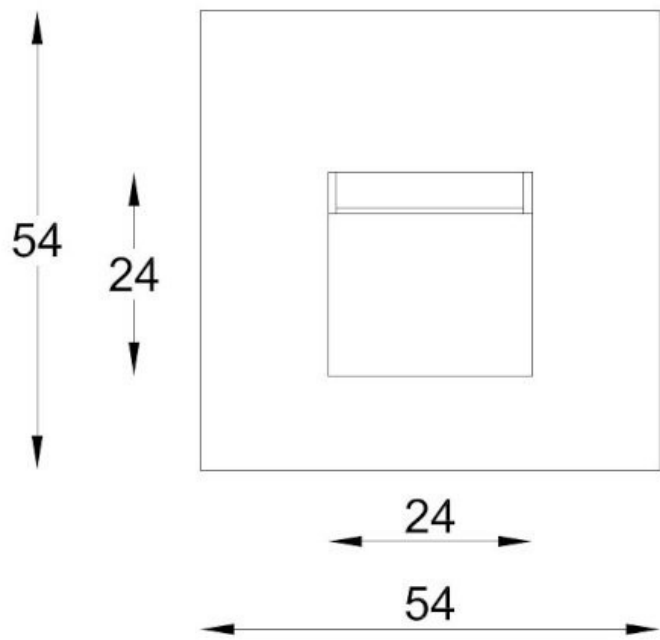

3W

2700K

CRI:90

700mA

IP65

Cutout Dia: 48mm

**Finishes: Primed, Matt White,
Matt Black, Chrome,
Stainless Steel, Bronze Antique**

**0207 924 2055
sales@superlites.co.uk
www.superlites.co.uk**

Ø48

Burial Sleeve Cutout Dia: 51mm