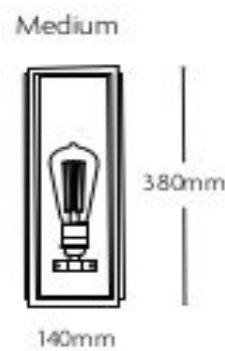

Ash Medium Bronze

Superlites

Timeless and luxurious, our box lantern range is unrivalled in quality. Available in two metal finishes and a range of glass types, these versatile luminaires can be used indoors or outdoors.

IP44

E27/ES

60W Max

Bronze

Clear Glass/ Clear Reeded Glass

H: 380mm W: 140mm D: 145mm

0207 924 2055
sales@superlites.co.uk
www.superlites.co.uk