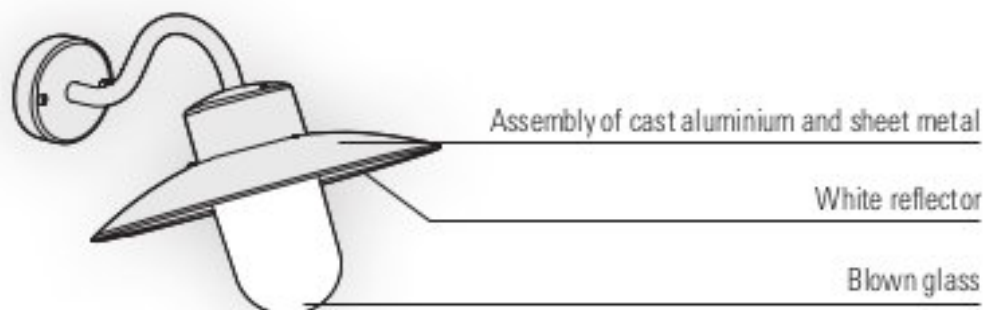

Lamp: 1 x 60W
E27
Aluminium
White Reflector
Class 1
IP44
Clear or frosted glass

Colours: White, Black, Metal Grey, Sandstone, Old Rustic, Blue,
Apple Green, British Racing Green, Slate Grey, Red

H 267 mm
W 320 mm
D 419 mm