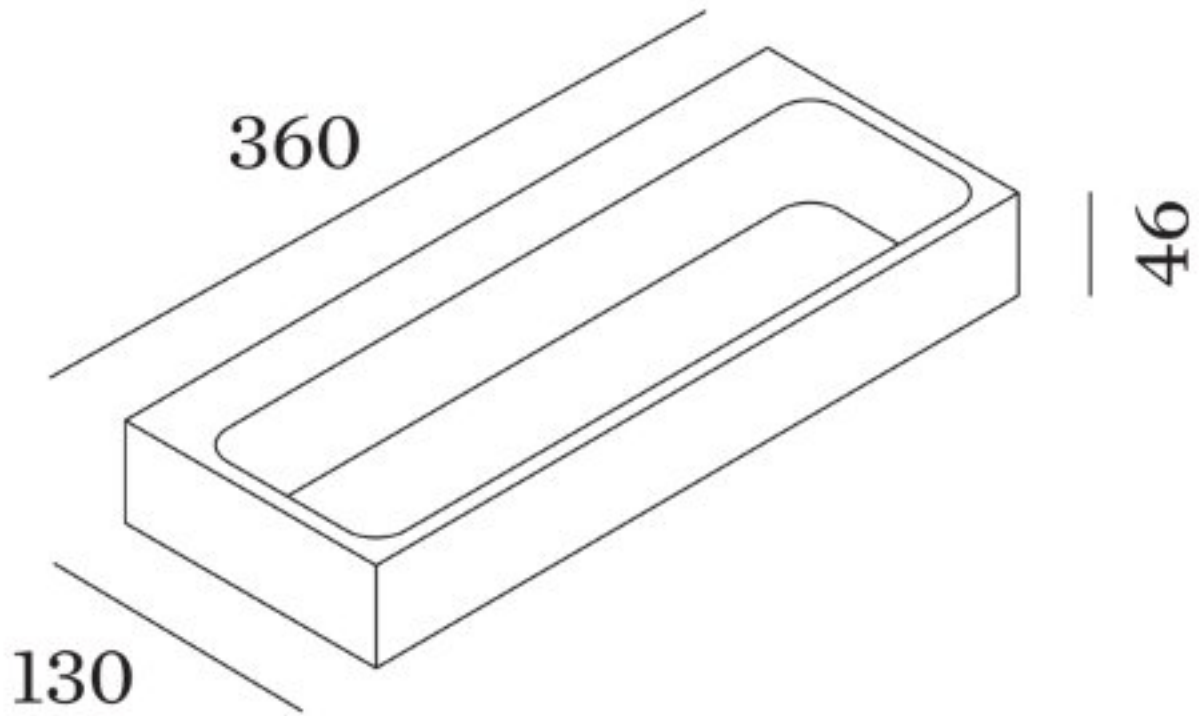

80 CRI

Dimmable

L: 360mm W: 130mm H: 46mm

Colours: Black Texture, White Texture

0207 924 2055
sales@superlites.co.uk
www.superlites.co.uk

Bento 3.6

Superlites

0207 924 2055
sales@superlites.co.uk
www.superlites.co.uk