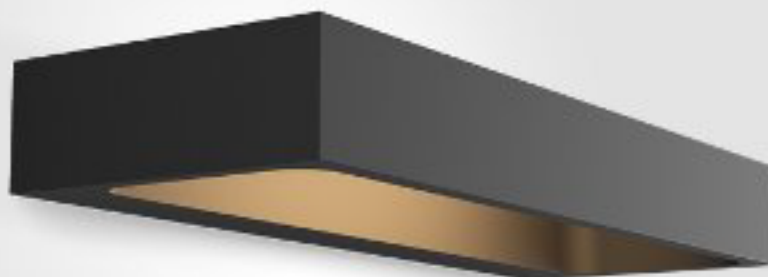

Bento 3.6

Superlites

Wall lamp

LED

8W

3000K

IP20

480lm

80 CRI

Dimmable

L: 360mm W: 130mm H: 46mm

Colours: Black Texture, White Texture

0207 924 2055
sales@superlites.co.uk
www.superlites.co.uk

Bento 3.6

Superlites

0207 924 2055
sales@superlites.co.uk
www.superlites.co.uk