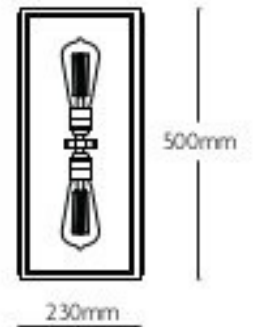

Birch large Twin Antique Brass

Superlites

Large (twin lamp)

Timeless and luxurious, our box lantern range is unrivalled in quality. Available in two metal finishes and a range of glass types, these versatile luminaires can be used indoors or outdoors.

IP44

ES/E27

2 x max 60W Lamp

Antique Brass

Clear Glass/Clear Reeded Glass

Height: 450mm Width: 230mm Depth: 145mm