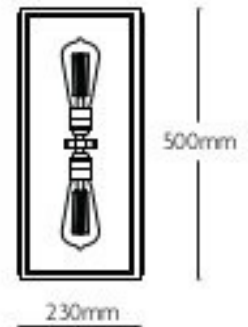

Birch large Twin Bronze

Superlites

Large (twin lamp)

Timeless and luxurious, our box lantern range is unrivalled in quality. Available in two metal finishes and a range of glass types, these versatile luminaires can be used indoors or outdoors.

IP44
ES/E27
2 x max 60W Lamp
Bronze
Clear Glass/Clear Reeded Glass
Height: 450mm Width: 230mm Depth: 145mm

0207 924 2055
sales@superlites.co.uk
www.superlites.co.uk