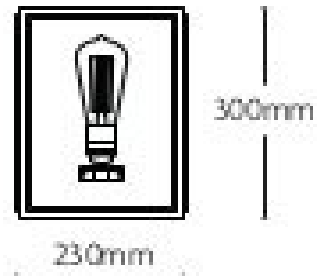

Birch Small Antique brass

Superlites

Small

Timeless and luxurious, our box lantern range is unrivalled in quality. Available in two metal finishes and a range of glass types, these versatile luminaires can be used indoors or outdoors.

IP44

ES/E27

1 x max 60W Lamp

Antique Brass

Clear Glass| Clear Reeded Glass

Height: 300mm Width: 230mm Depth: 145mm

0207 924 2055
sales@superlites.co.uk
www.superlites.co.uk