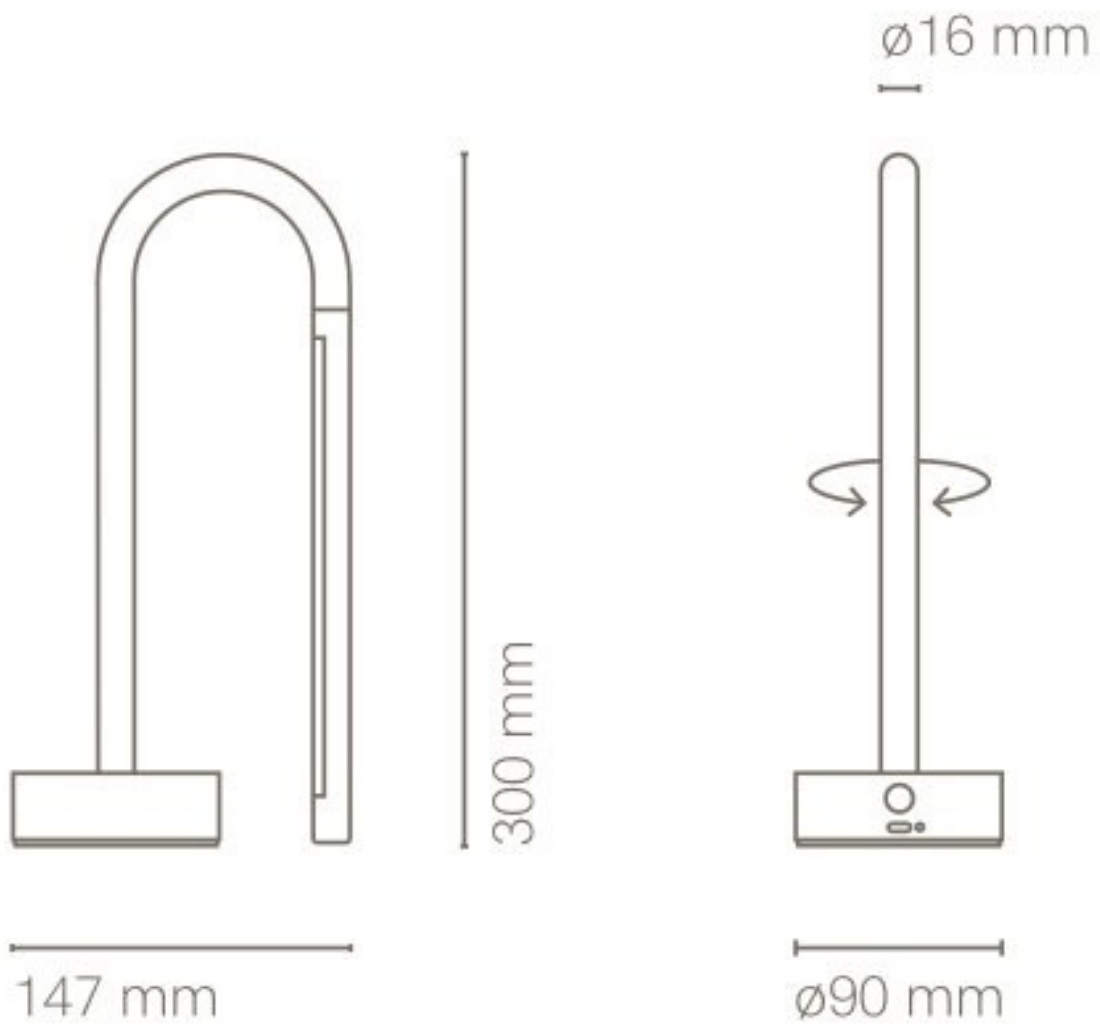

Bow Mini

Superlites

0207 924 2055
sales@superlites.co.uk
www.superlites.co.uk