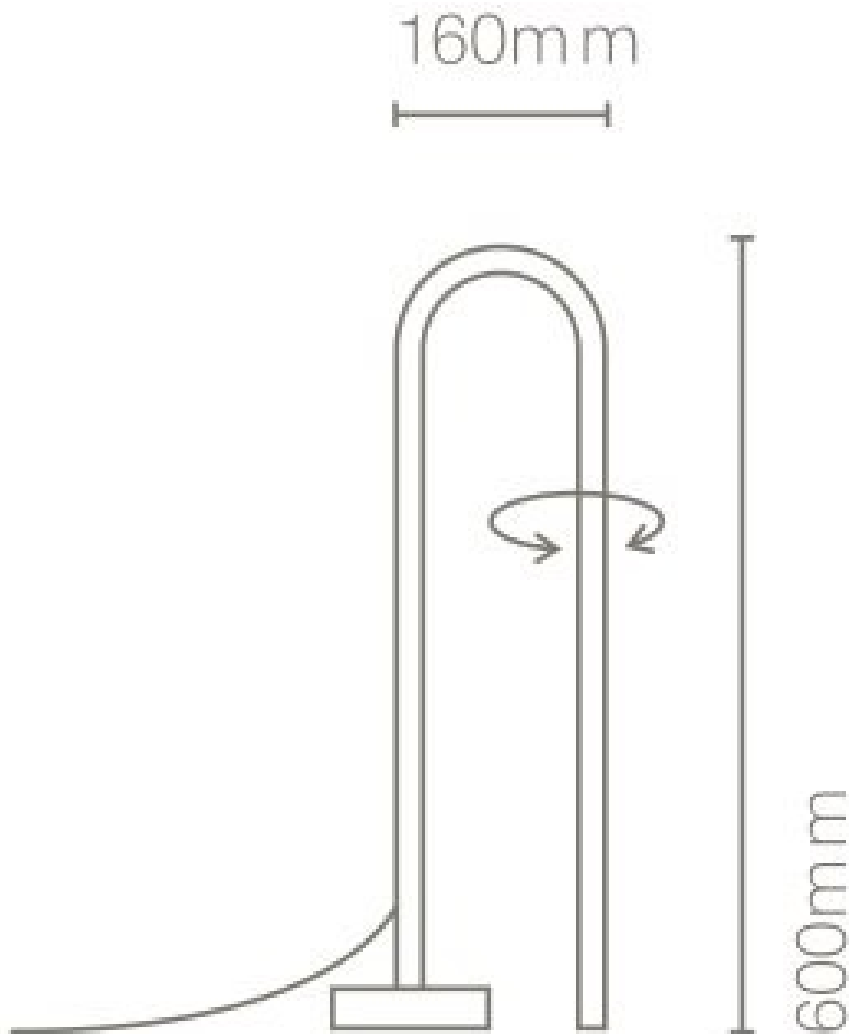

10W
1120lms
2700K
CRI:80
IP20
Class II
110-240V
Dimmable
Opal Diffuser
Black Finish

H:600mm W:160mm

0207 924 2055
sales@superlites.co.uk
www.superlites.co.uk

Bow Table

Superlites

0207 924 2055
sales@superlites.co.uk
www.superlites.co.uk