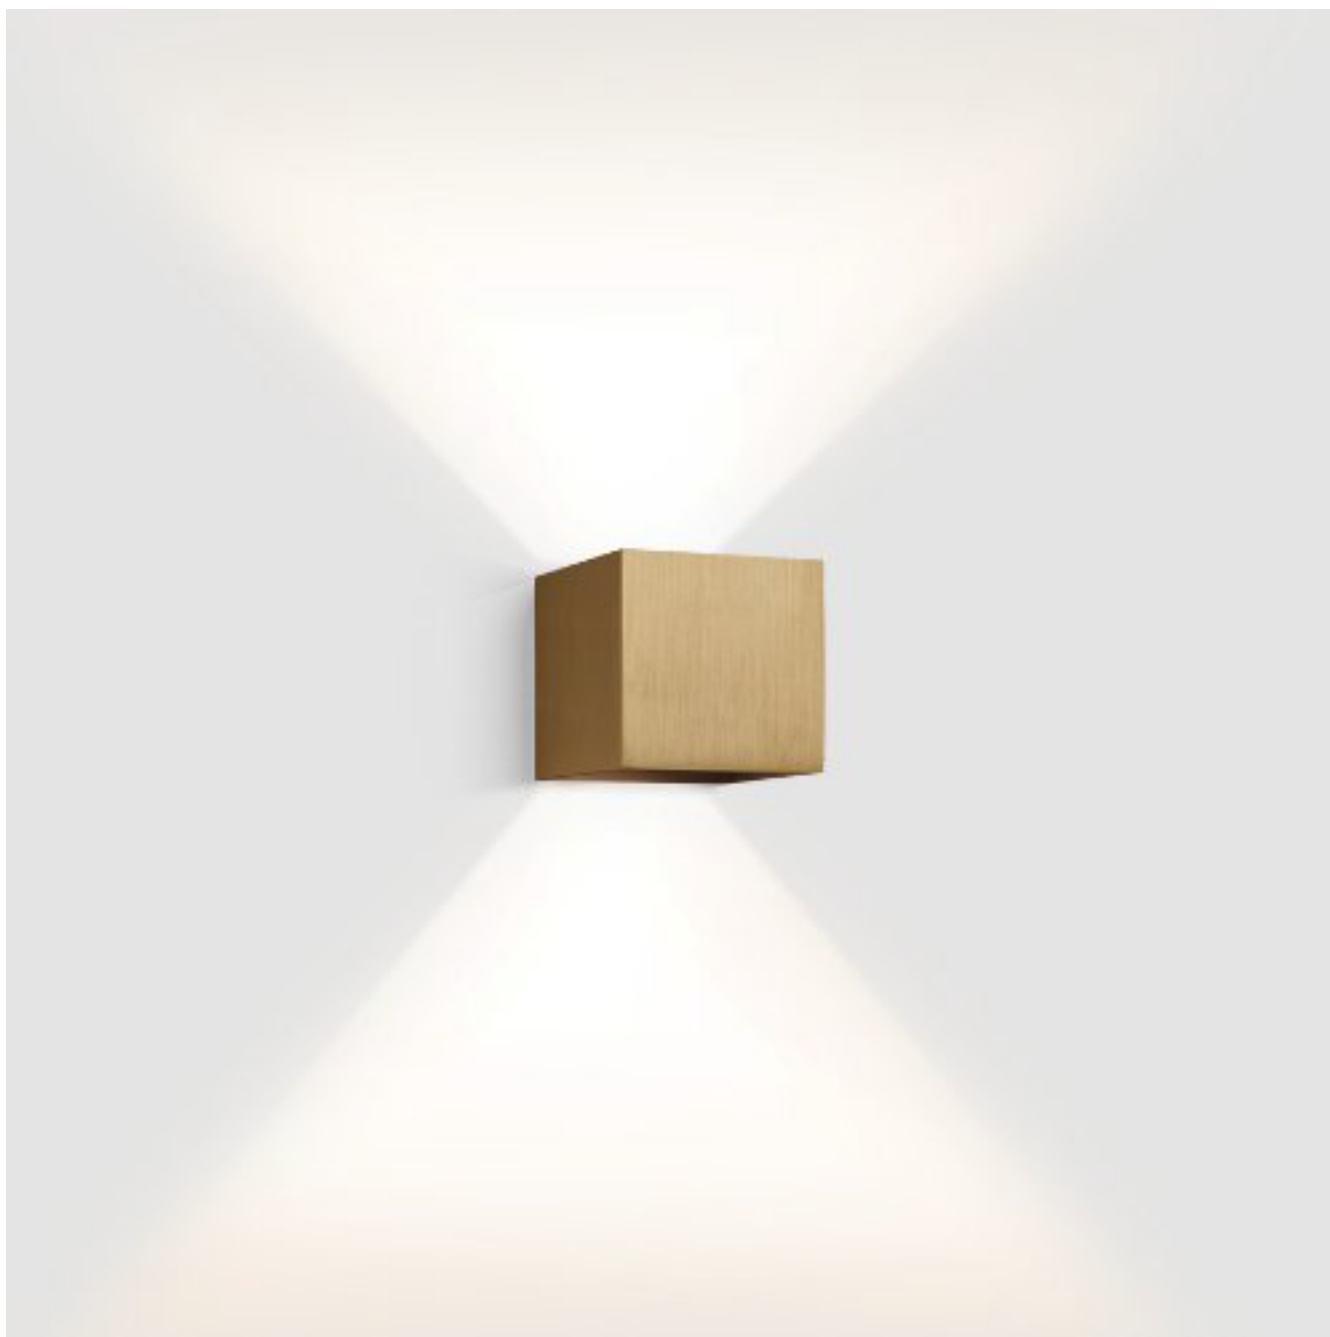

Box 2.0 LED

Superlites

Up and Down light

Integrated LED

6W LED

1800K-2850k, 2700k, 3000k

IP20

1800K-2850K/2700K - 400lms

3000k - 440lm

Dimmable

W: 100mm x H: 100mm D: 100mm

Colours: Black Texture, Gold, Copper, Bronze,
White Texture, Aluminium brushed

0207 924 2055
sales@superlites.co.uk
www.superlites.co.uk

Box 2.0 LED

Superlites