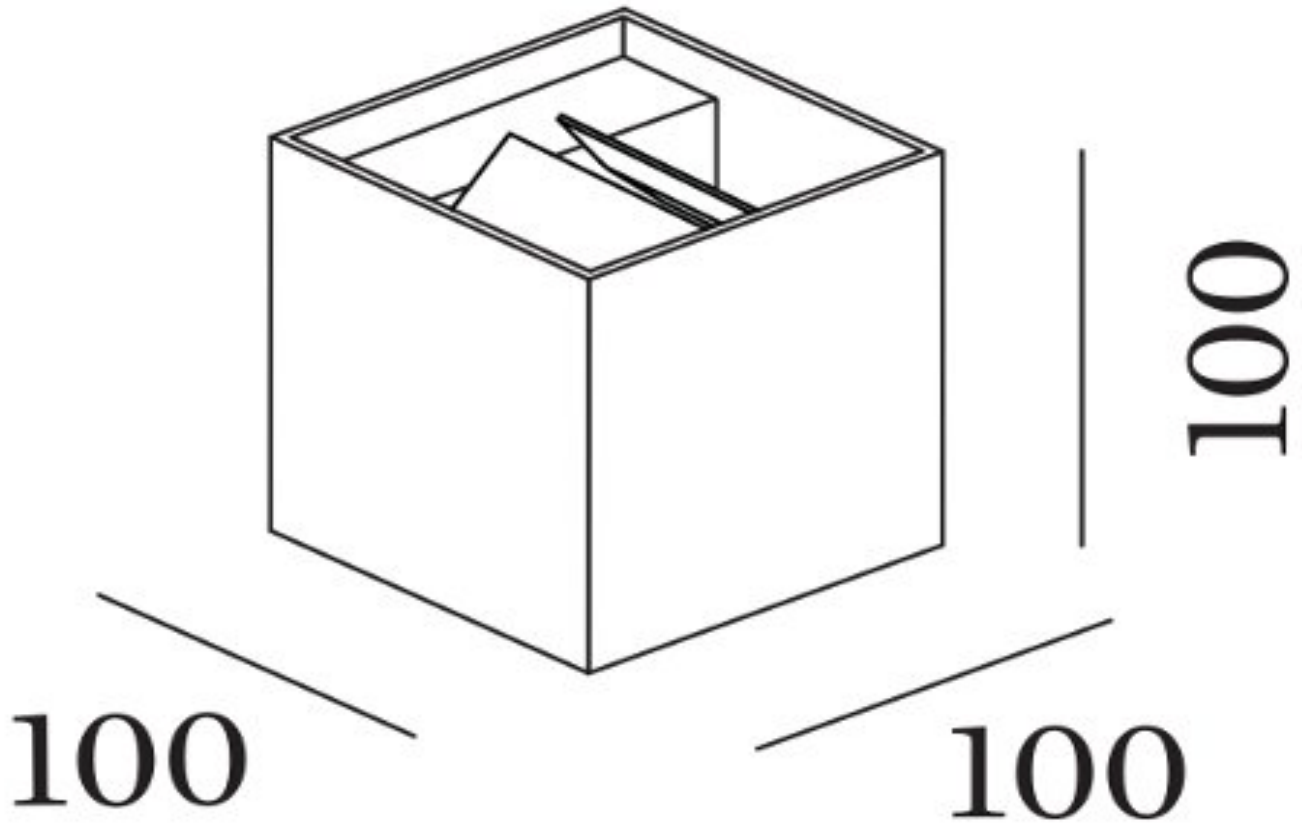

Box 2.0 LED

Superlites

Up and Down light

Integrated LED

6W LED

1800K-2850k, 2700k, 3000k

IP20

1800K-2850K/2700K - 400lms

3000k - 440lm

Dimmable

W: 100mm x H: 100mm D: 100mm

Colours: Black Texture, Gold, Copper, Bronze,
White Texture, Aluminium brushed

0207 924 2055
sales@superlites.co.uk
www.superlites.co.uk

Box 2.0 LED

Superlites