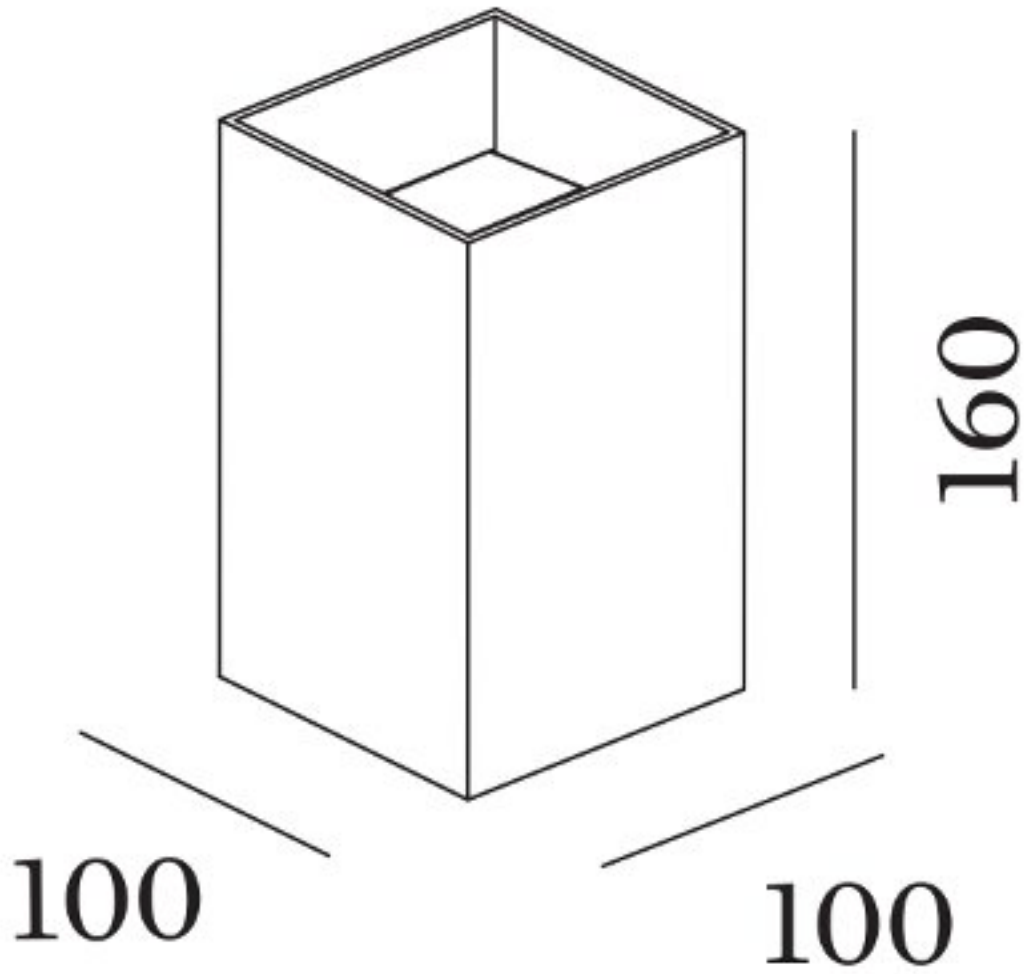

Box 4.0 LED

Superlites

Up and Down light

Integrated LED

6W LED

1800K - 2850K, 2700k, 3000K

IP20

1800K - 2850K, 2700k - 400lm

3000K - 440lms

Dimmable

W: 100mm x H: 160mm D: 100mm

Colours: Black Texture, Gold, Copper, Bronze,
White Texture, Aluminium

0207 924 2055
sales@superlites.co.uk
www.superlites.co.uk

Box 4.0 LED

Superlites

0207 924 2055
sales@superlites.co.uk
www.superlites.co.uk