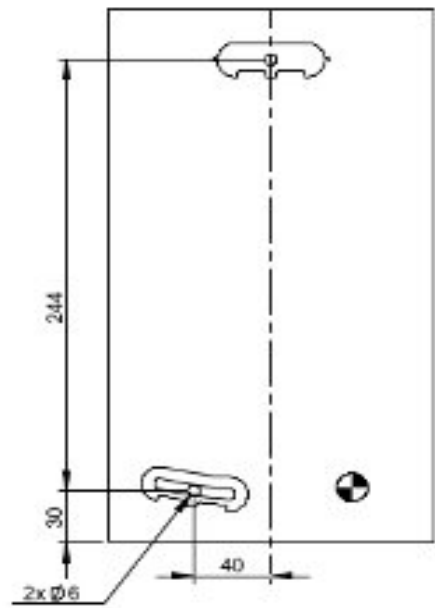

Brick

0207 924 2055
sales@superlites.co.uk
www.superlites.co.uk