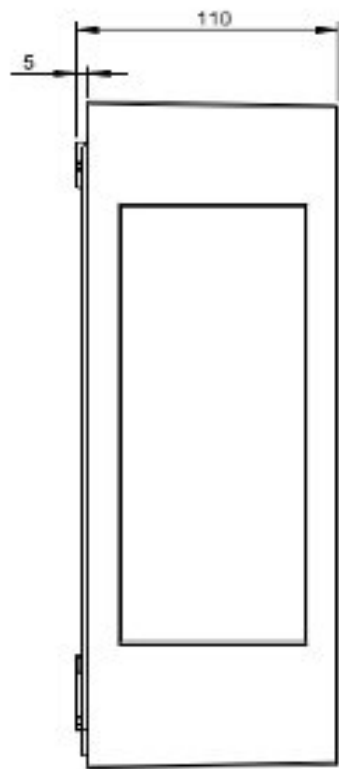

Brick

0207 924 2055
sales@superlites.co.uk
www.superlites.co.uk