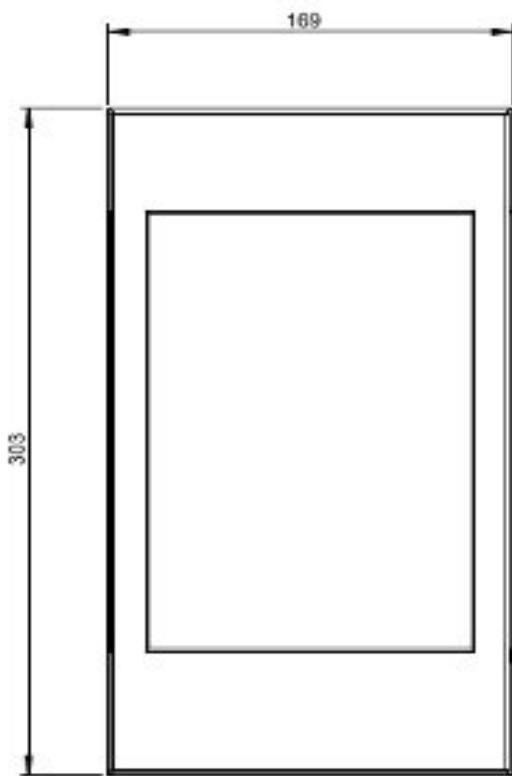

Brick

0207 924 2055
sales@superlites.co.uk
www.superlites.co.uk