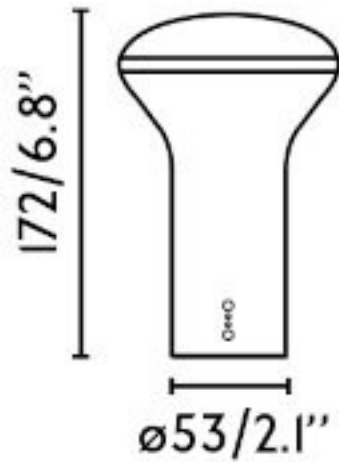

Buddy

Superlites

BUDDY is a portable lamp that sheds light from both sides of its structure. Its design is reminiscent of a lantern and is designed to illuminate any space.

It is light, modern, has 3 intensities and can be recharged with a magnetic cable.

The usability of a portable lamp is unlimited, place it wherever and whenever you want!

0207 924 2055
sales@superlites.co.uk
www.superlites.co.uk