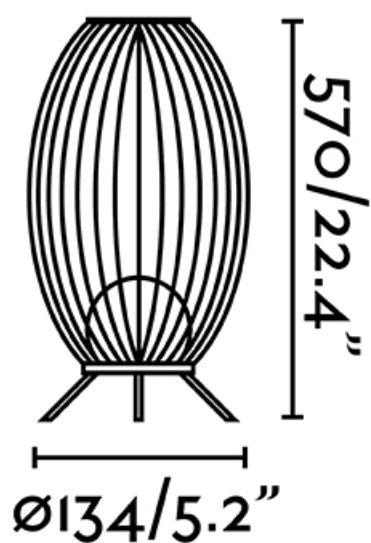

Cage

Superlites

CAGE is a portable outdoor floor lamp. Thanks to the length of its cable (2 metres), you can put it wherever you want. Manufactured in metal, the light goes through its linear structure and provides decorative as well as functional lighting. This light has IP65 which provides it with high protection against rain and solid bodies.

Floor
12W
990lms
2700K
CRI: 80
Class I
IP65
Voltage: 220V-240V
Cable length: 2000mm
H: 570mm Dia: 134mm

0207 924 2055
sales@superlites.co.uk
www.superlites.co.uk

Cage

Superlites

0207 924 2055
sales@superlites.co.uk
www.superlites.co.uk