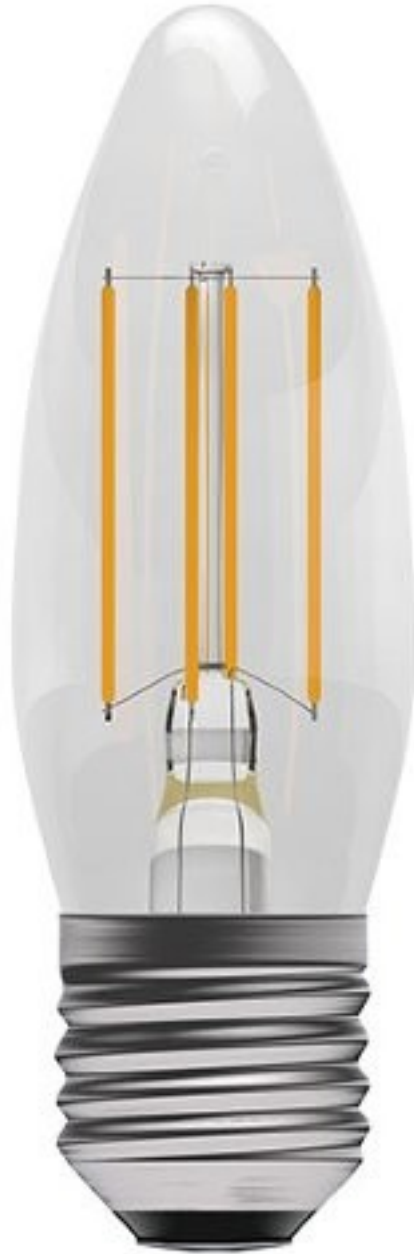

CAN-BE-D-C-4W-ES-27K

Superlites

3.4W
ES/E27
CRI80
470lms
2700k
Dimmable
Candle bulb
Clear glass Finish

Height: 106mm Diameter: 35mm

0207 924 2055
sales@superlites.co.uk
www.superlites.co.uk