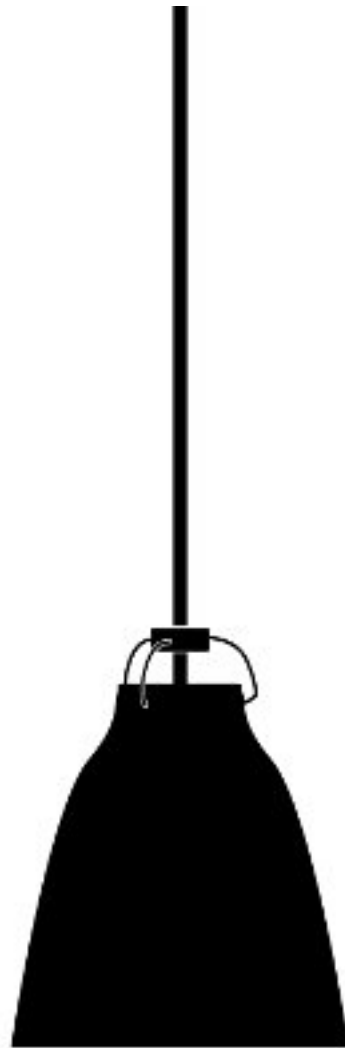

Caravaggio P3

Superlites

51,6 cm
20.3"

40 cm
15.7"

0207 924 2055
sales@superlites.co.uk
www.superlites.co.uk