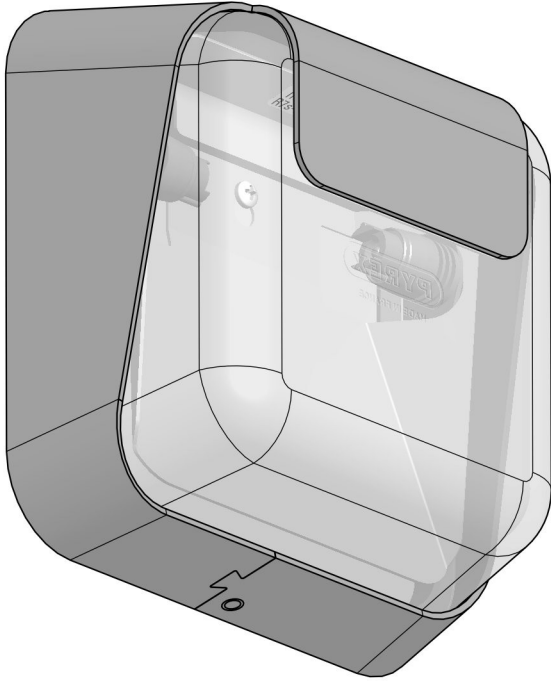

Carex

Superlites

0207 924 2055
sales@superlites.co.uk
www.superlites.co.uk