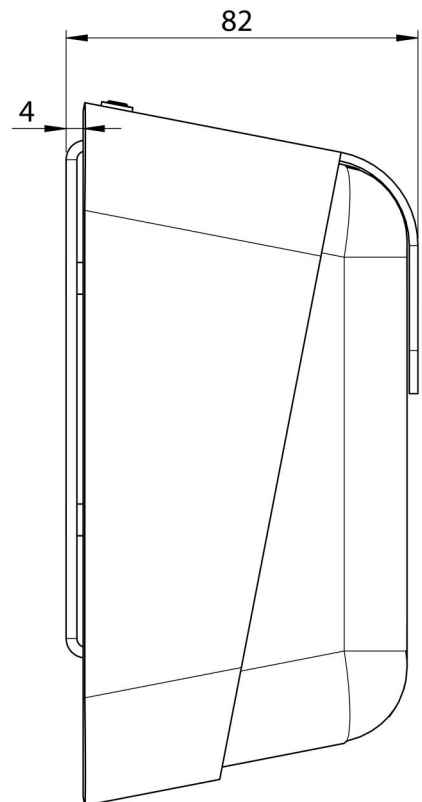

Carex

Superlites

0207 924 2055
sales@superlites.co.uk
www.superlites.co.uk