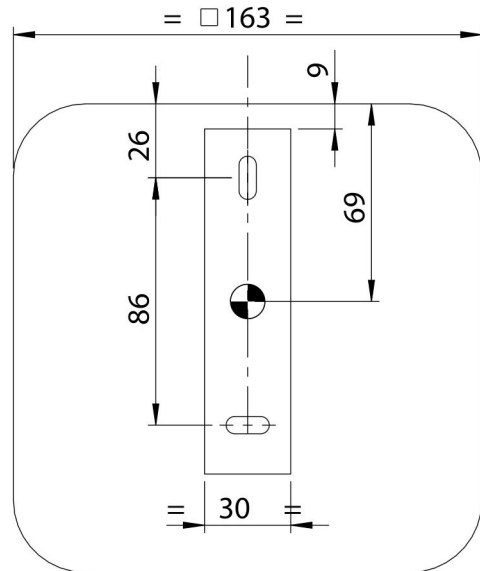

Carex

Superlites

0207 924 2055
sales@superlites.co.uk
www.superlites.co.uk