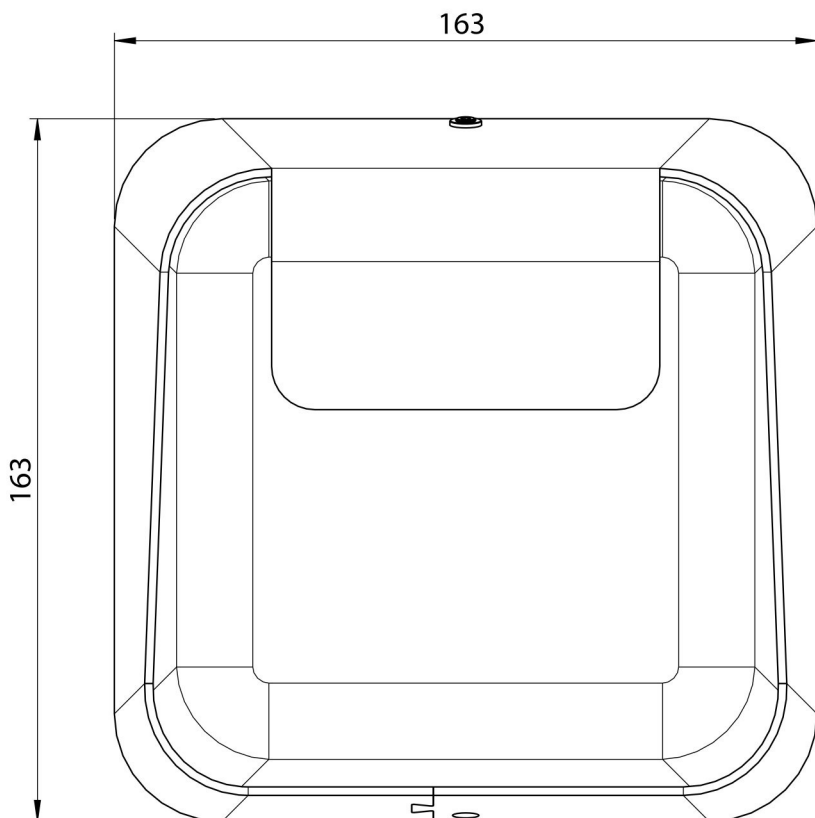

Carex

Superlites

0207 924 2055
sales@superlites.co.uk
www.superlites.co.uk