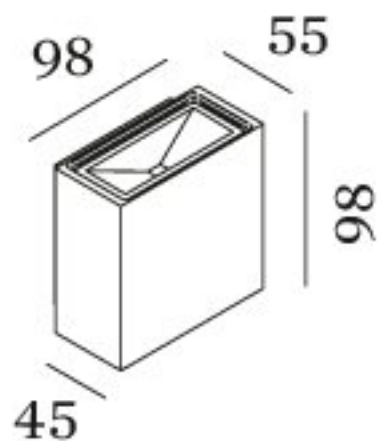

Central 1.0

Superlites

0207 924 2055
sales@superlites.co.uk
www.superlites.co.uk