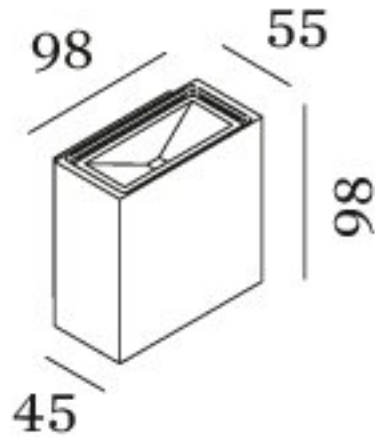

Central 2.0

Superlites

0207 924 2055
sales@superlites.co.uk
www.superlites.co.uk