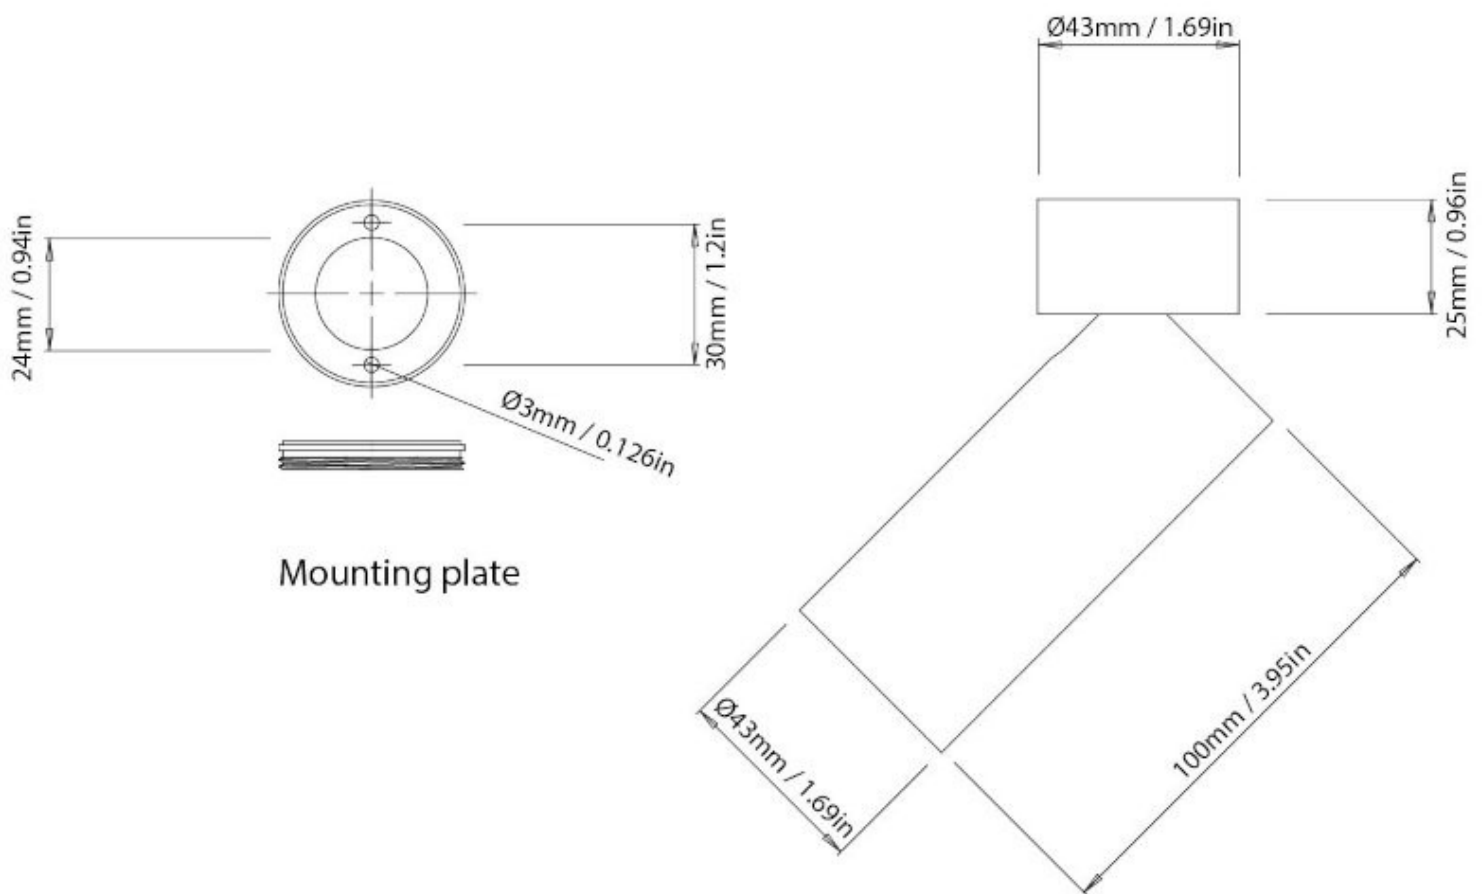

Base: H: 25mm L: 43mm

Fitting: L: 100mm W: 43mm

0207 924 2055
sales@superlites.co.uk
www.superlites.co.uk

Cloud Mini Rose

Superlites

These products require an LED driver - DO NOT CONNECT DIRECTLY TO MAINS POWER! Connecting or disconnecting these luminaires while powered will damage the LED.