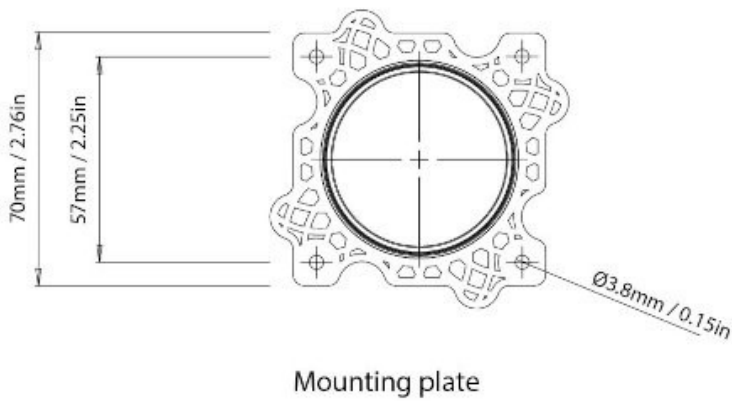

Cut out: 55mm

Fitting: L: 100mm W: 43mm

0207 924 2055
sales@superlites.co.uk
www.superlites.co.uk

Cloud Mini Trimless

Superlites

These products require an LED driver - DO NOT CONNECT DIRECTLY TO MAINS POWER! Connecting or disconnecting these luminaires while powered will damage the LED.