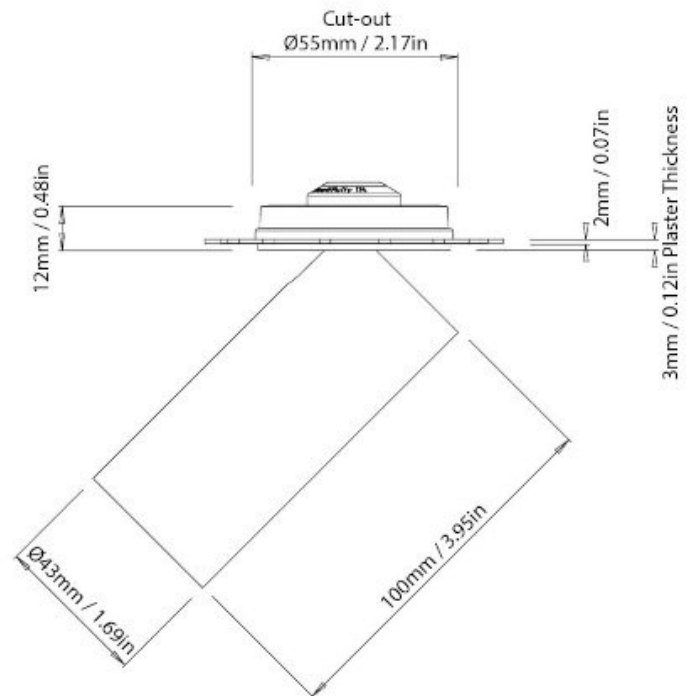

Cut out: 55mm

Fitting: L: 100mm W: 43mm

0207 924 2055
sales@superlites.co.uk
www.superlites.co.uk

Cloud Mini Trimless

Superlites

These products require an LED driver - DO NOT CONNECT DIRECTLY TO MAINS POWER! Connecting or disconnecting these luminaires while powered will damage the LED.