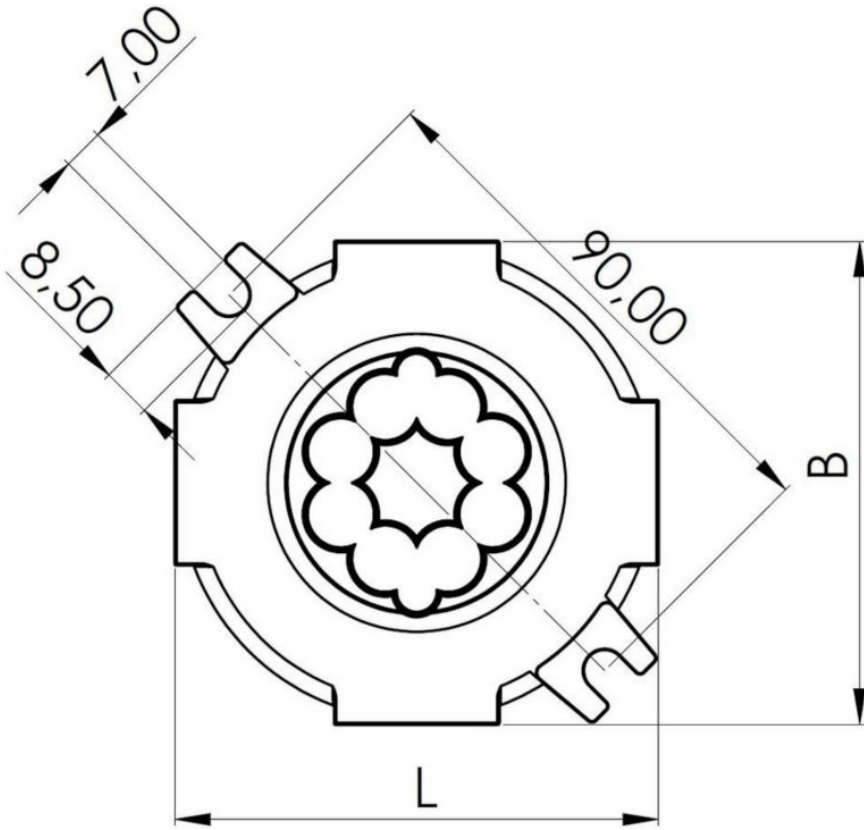

Equipment:
- 4 M20 threaded membrane entries

IP66

Material: Polypropylene

Glow wire test: 750°C

Voltage: 400V

Rated cross section: 2.5mm²

2 external mounting feet

Ø cable diameter min: 3mm

Ø cable diameter max: 12mm

External dimensions: Dia: 82mm H: 57mm

COMBI 304

Superlites

0207 924 2055
sales@superlites.co.uk
www.superlites.co.uk