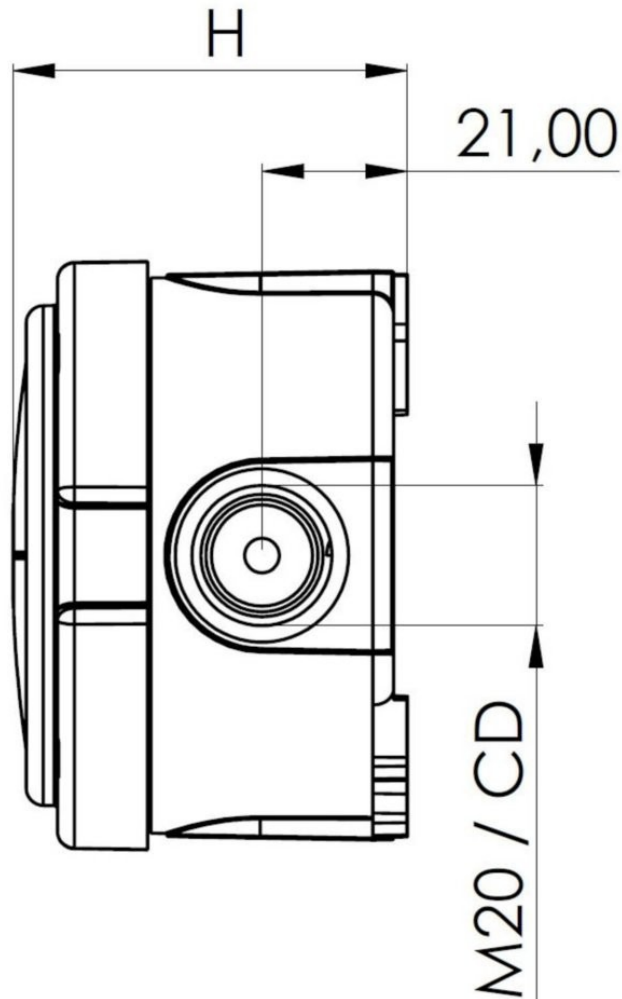

Equipment:
- 4 M20 threaded membrane entries

IP66

Material: Polypropylene

Glow wire test: 750°C

Voltage: 400V

Rated cross section: 2.5mm²

2 external mounting feet

Ø cable diameter min: 3mm

Ø cable diameter max: 12mm

External dimensions: Dia: 82mm H: 57mm

COMBI 304

Superlites

0207 924 2055
sales@superlites.co.uk
www.superlites.co.uk