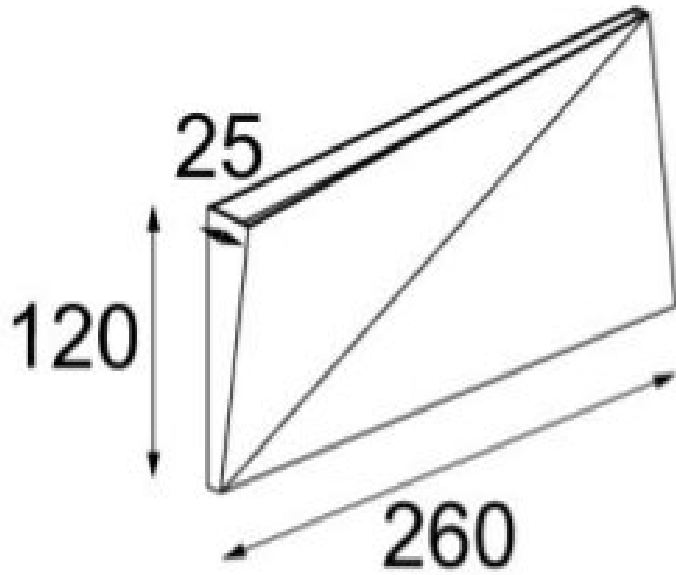

Dent Medium

Superlites

0207 924 2055
sales@superlites.co.uk
www.superlites.co.uk