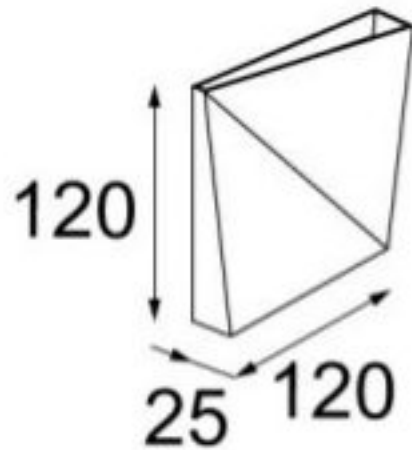

Dent Small

Superlites

0207 924 2055
sales@superlites.co.uk
www.superlites.co.uk