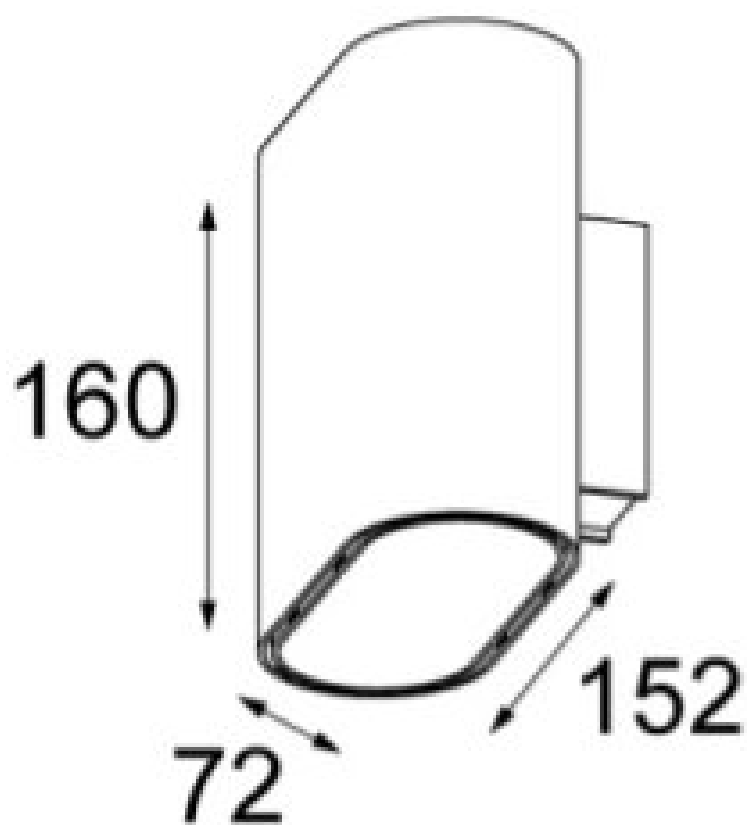

Duell Wall

Superlites

0207 924 2055
sales@superlites.co.uk
www.superlites.co.uk