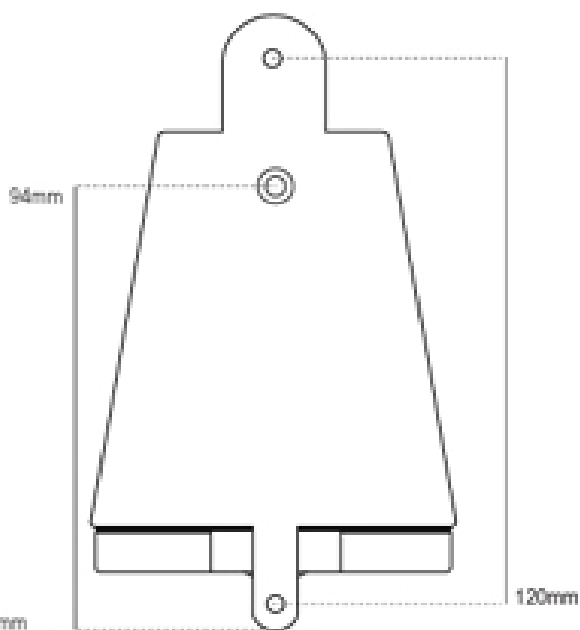

Anodised aluminium, Polished aluminium, Sandblasted aluminium, Polished bronze, Sandblasted bronze, Weathered sandblasted bronze

Depth/Projection: 135mm

Width: 80mm

Height: 85mm

Weight: 0.4kg

Type Of Fitting: GX5.3

0207 924 2055
sales@superlites.co.uk
www.superlites.co.uk

DY-0751

Superlites

Side View

Rear View

84mm

134mm

80mm

120mm

Fixing holes measured from centres.
Fixing holes: 4mm \varnothing
Cable entry hole: 5mm \varnothing

0207 924 2055
sales@superlites.co.uk
www.superlites.co.uk