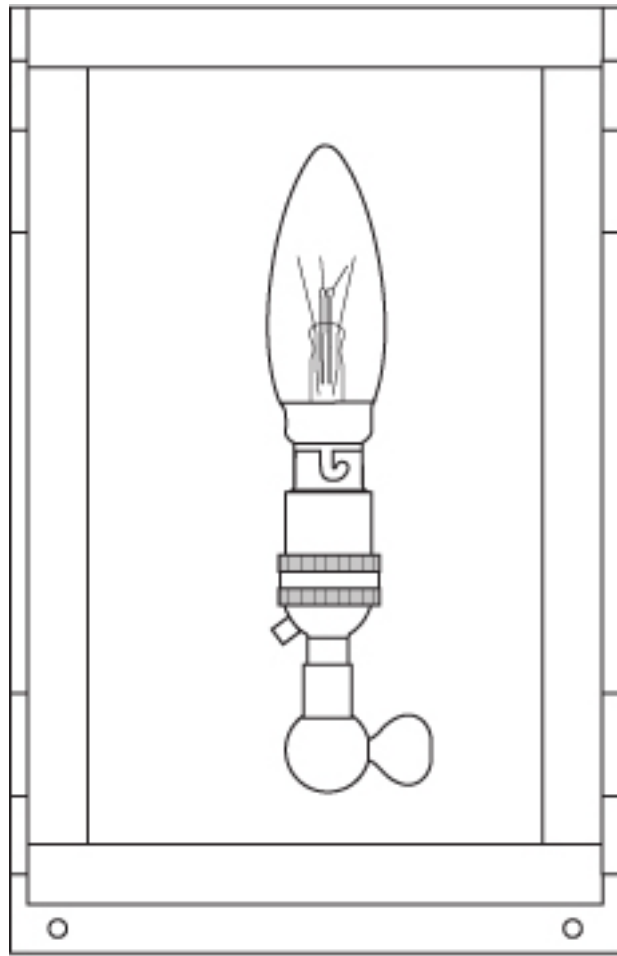

DY-7643

Superlites

125mm