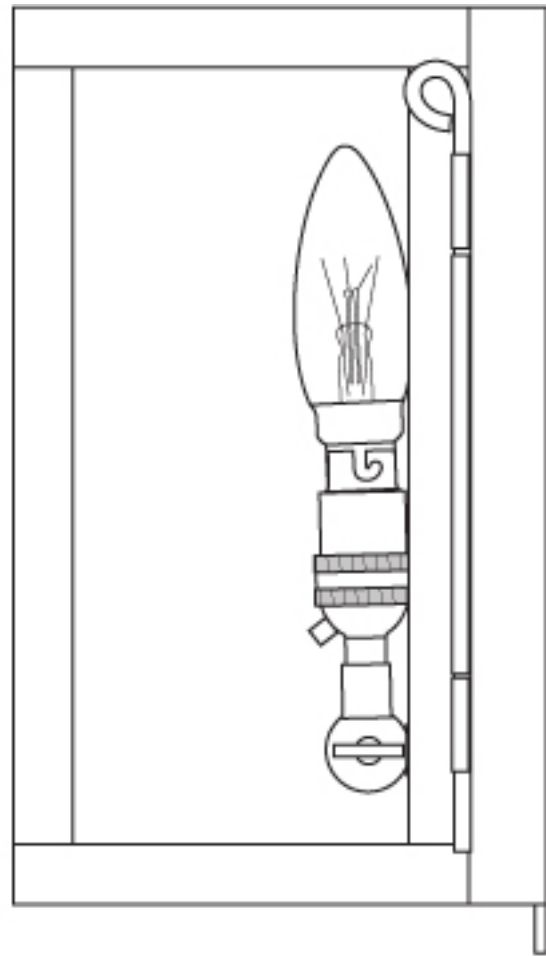

195mm

110mm

0207 924 2055
sales@superlites.co.uk
www.superlites.co.uk