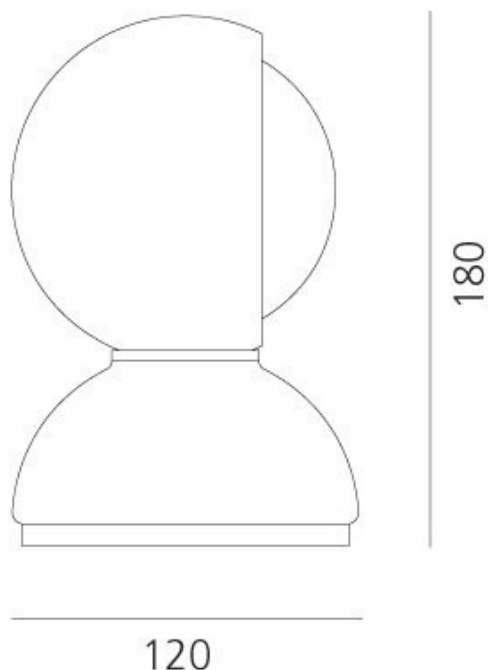

## **DIMENSIONS**

**Height: 180mm**

**Diameter: 120mm**

**Base Diameter: 120mm**

0207 924 2055  
sales@superlites.co.uk  
www.superlites.co.uk

**Eclisse, designed by Vico Magistretti in 1965 and awarded the Compasso d'Oro in 1967, has become a global icon of Italian design. A pioneering balance of form and function, design and utility, Eclisse stands out for its clever light control system: with a fixed outer shell and a rotating inner shade, the lamp allows the light source to be "eclipsed," offering both direct and diffused illumination.**