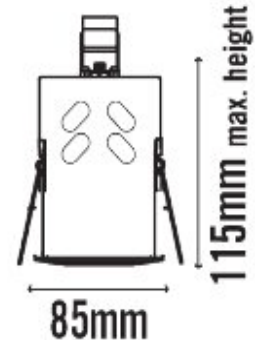

EO-FIRE-IP65-M-BLK

Superlites

Fixed
GU10
Fire Rated
IP65
Cutout: 75mm
Dia: 85mm
Height: 115mm

Cutout: 75mm

0207 924 2055
sales@superlites.co.uk
www.superlites.co.uk